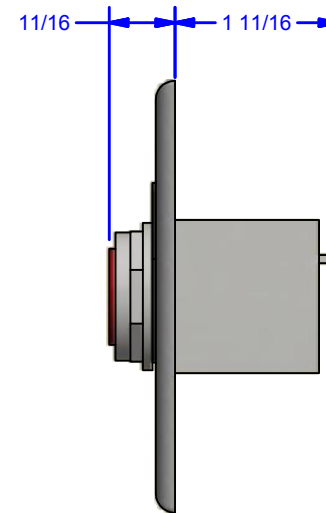

4

3

2

1

D

D

C

C

B

B

A

A

ALL DIMENSIONS IN INCHES

THE INFORMATION CONTAINED IN THIS DRAWING IS THE SOLE PROPERTY OF CROWN INDUSTRIAL. ANY REPRODUCTION IN PART OR AS A WHOLE WITHOUT THE WRITTEN PERMISSION OF CROWN INDUSTRIAL IS PROHIBITED.	ID #:	0002282	STOCK PART #:	072853x4
	MATERIAL:			
DESCRIPTION:				
Flush Mount 4 Button Station: Open / Close / Partial Open / Stop				
FINISH:			# PCS:	REV:
#4 Stainless Steel Face Plate				

DWG #: 0002283  
 DRAWN: BCM 4/29/2016  
 SHEET #1  
 File: 0002283.idw

**CROWN INDUSTRIAL**  
 So. San Francisco, Ca  
 (650) 952-5150  
 www.crown-industrial.com

4

3

2

1