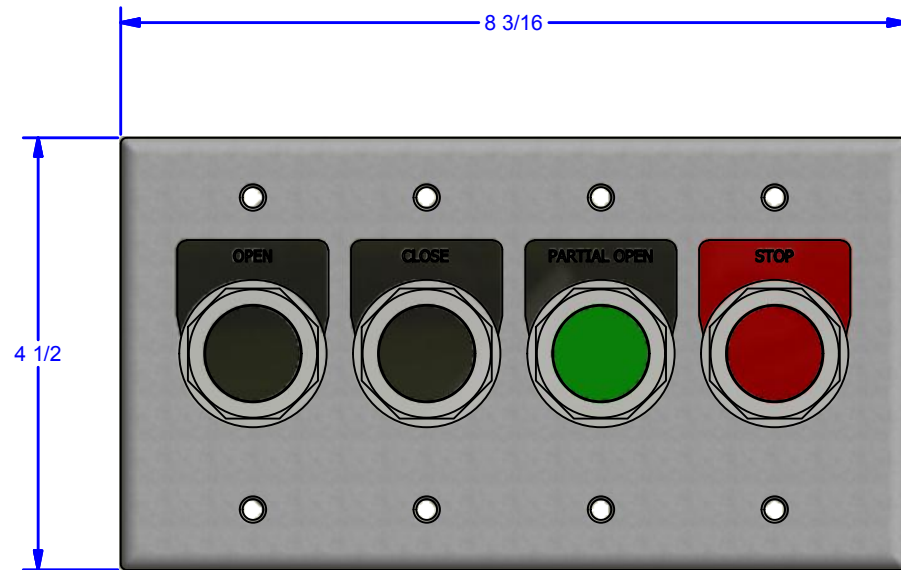

B

B

A

A

ALL DIMENSIONS IN INCHES

THE INFORMATION CONTAINED IN THIS DRAWING IS THE SOLE PROPERTY OF CROWN INDUSTRIAL. ANY REPRODUCTION IN PART OR AS A WHOLE WITHOUT THE WRITTEN PERMISSION OF CROWN INDUSTRIAL IS PROHIBITED.	ID #:	0002282	STOCK PART #:	072853x4
	MATERIAL:			
DESCRIPTION:				
Flush Mount 4 Button Station: Open / Close / Partial Open / Stop				
FINISH:			# PCS:	REV:
#4 Stainless Steel Face Plate				