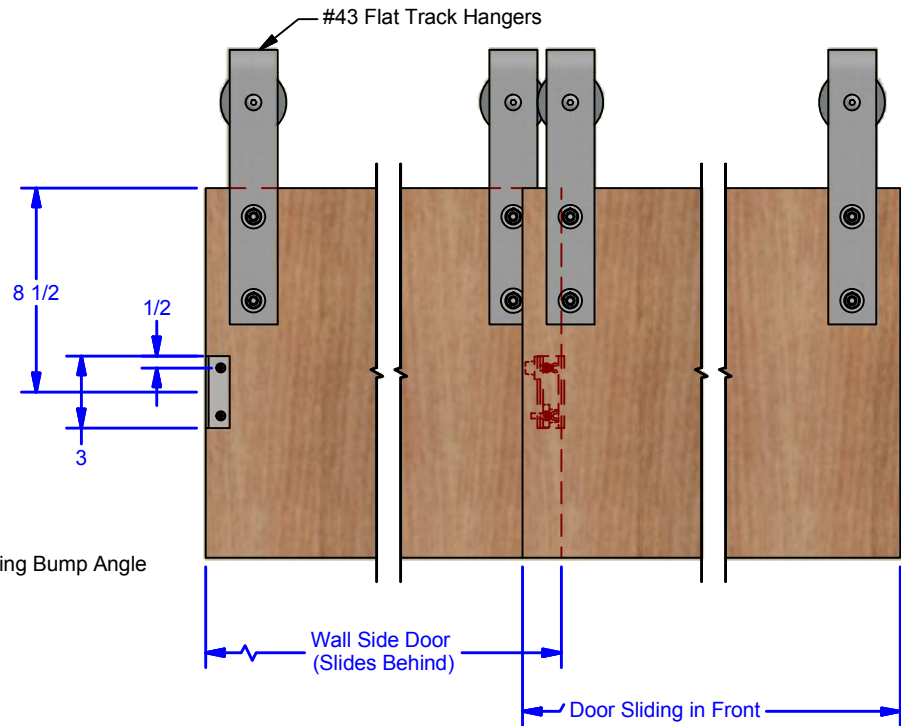

**Plan View: Doors Full Closed**

**43BUMP-R  
#43 Telescoping Bump Angle  
(w. Rubber)**

**43BUMP  
#43 Telescoping Bump Angle  
(No Rubber)**

**Plan View: Doors Full Open**

ALL DIMENSIONS IN INCHES

THE INFORMATION CONTAINED IN THIS DRAWING IS THE SOLE PROPERTY OF CROWN INDUSTRIAL. ANY REPRODUCTION IN PART OR AS A WHOLE WITHOUT THE WRITTEN PERMISSION OF CROWN INDUSTRIAL IS PROHIBITED.	ID #:	0002758	STOCK PART #:	43bump/43bump-R
	MATERIAL:			
DESCRIPTION: Flat Track Telescoping Bump Plate Hardware				
FINISH: Painted Flat Black			# PCS:	REV: