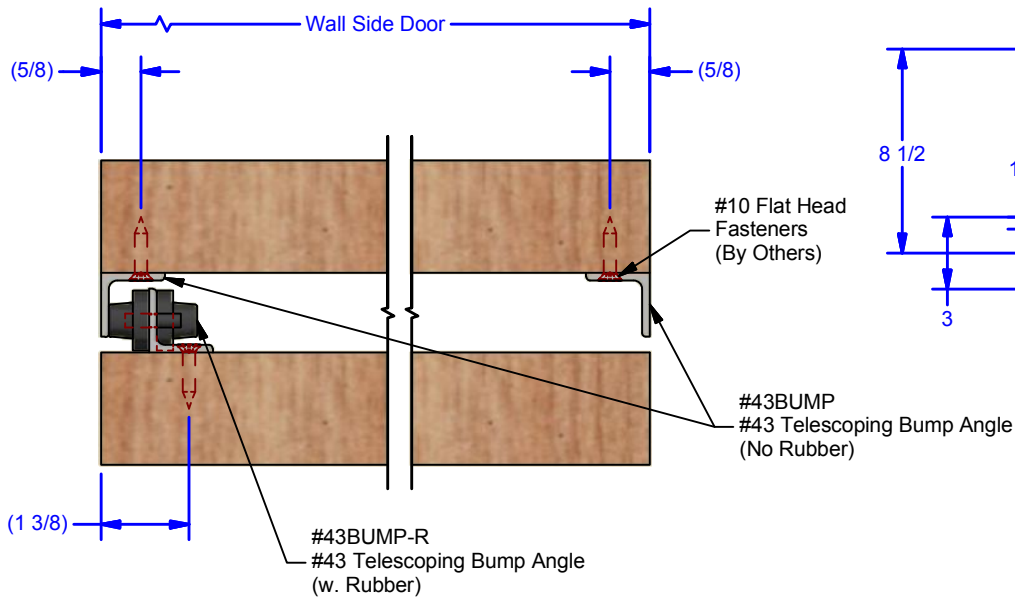

**Plan View: Doors Full Closed**

**43BUMP-R  
#43 Telescoping Bump Angle  
(w. Rubber)**

**43BUMP  
#43 Telescoping Bump Angle  
(No Rubber)**

**Plan View: Doors Full Open**

ALL DIMENSIONS IN INCHES

THE INFORMATION CONTAINED IN THIS DRAWING IS THE SOLE PROPERTY OF CROWN INDUSTRIAL. ANY REPRODUCTION IN PART OR AS A WHOLE WITHOUT THE WRITTEN PERMISSION OF CROWN INDUSTRIAL IS PROHIBITED.	ID #:	0002758	STOCK PART #:	43bump/43bump-R
	MATERIAL:			
DESCRIPTION: Flat Track Telescoping Bump Plate Hardware				
FINISH: Painted Flat Black			# PCS:	REV: