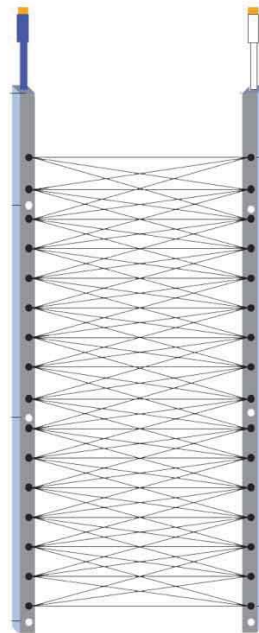

## PE-M114 LIGHT CURTAIN PACKAGE

A safety device that is a curtain of light comprised of 114 invisible beams that monitor the opening. When the beams are interrupted, the door is signaled to reverse.

### General Specifications:

- Maximum Opening Width: 32 ft.
- Protection Beam Height: 71 inches.
- Minimum Object Size Detection: 3.07 inches.
- Maximum Ambient Light: > 100,000 Lux (Lumen per Sq. Meter)
- Supply Voltage: 240 VAC / DC
- Power Consumption: 150mA
- Response Time Output: 75 ms
- Temperature Range: -4 F to +150 F.
- Transmitter/Receiver Enclosure Ratings: Nema 4
- Control Unit Enclosure Rating: Nema 3
- Sensor Dimensions: .5 in. (W) x .63 in. (D) x 74.8 in. (H)
- Control Unit Dimensions: 7.9 in. x 5 in. x 1.77 in.

### Package Includes:

- Transmitter unit (White) with 16 ft cable.
  - Receiver Unit (Blue) with 16 ft cable.
  - Controller with Enclosure. Mount controller as close to transmitter unit as possible.
- \*For doors larger than 96 sq. ft add 10 ft extension cable

C

C

B

B

A

A

Elect. Lead

3X Ø11/64 THRU  
For #8 Flat Head Machine Screw (82)