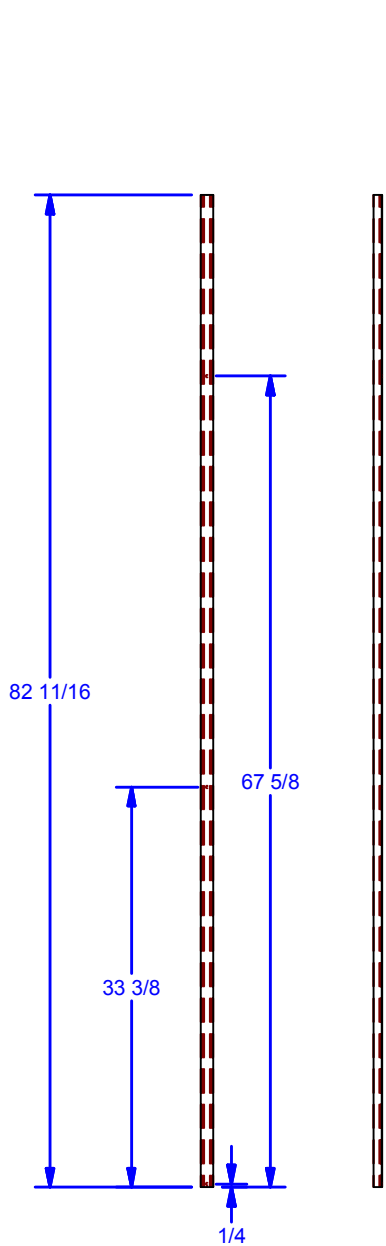

4

3

2

1

D

D

C

C

B

B

A

A