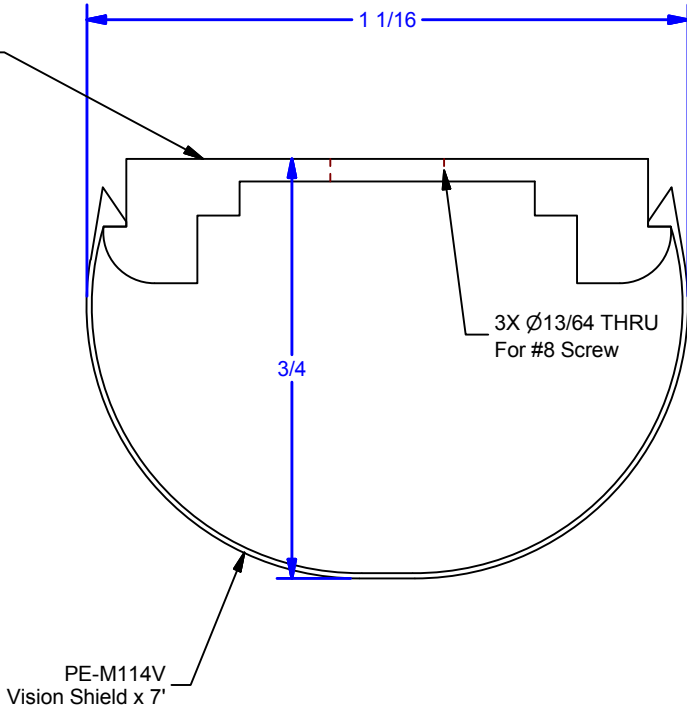

### General Specifications:

- Maximum Opening Width: 32 ft.
- Protection Beam Height: 71 inches.
- Minimum Object Size Detection: 3.07 inches.
- Maximum Ambient Light: > 100,000 Lux (Lumen per Sq. Meter)
- Supply Voltage: 240 VAC / DC
- Power Consumption: 150mA
- Response Time Output: 75 ms
- Temperature Range: -4 F to +150 F.
- Transmitter/Receiver Enclosure Ratings: Nema 4
- Control Unit Enclosure Rating: Nema 3
- Sensor Dimensions: .5 in. (W) x .63 in. (D) x 74.8 in. (H)
- Control Unit Dimensions: 7.9 in. x 5 in. x 1.77 in.

.630 [16.000 mm]

ALL DIMENSIONS IN INCHES

THE INFORMATION CONTAINED IN THIS DRAWING IS THE SOLE PROPERTY OF CROWN INDUSTRIAL. ANY REPRODUCTION IN PART OR AS A WHOLE WITHOUT THE WRITTEN PERMISSION OF CROWN INDUSTRIAL IS PROHIBITED.	ID #:	90000022	STOCK PART #:	PE-M114R
	MATERIAL:	Aluminum-6061		
DESCRIPTION: Light Curtain-Emitter / Receiver				
FINISH:	# PCS:	1	REV:	

**CROWN INDUSTRIAL**  
 So. San Francisco, Ca  
 (650) 952-5150  
 www.crown-industrial.com

DWG #: PE-M114  
 DRAWN:BCM 10/1/2012  
 SHEET #2  
 File: 90000024.idw

4

3

2

1

▽

4

B

A

A

PE-M114MP Mounting Profile

PE-M114V Vision Shield x 7'

DWG #: PE-M114  
 DRAWN:BCM 11/6/2013  
 SHEET #3  
 File: 90000024.idw

ALL DIMENSIONS IN INCHES

THE INFORMATION CONTAINED IN THIS DRAWING IS THE SOLE PROPERTY OF CROWN INDUSTRIAL. ANY REPRODUCTION IN PART OR AS A WHOLE WITHOUT THE WRITTEN PERMISSION OF CROWN INDUSTRIAL IS PROHIBITED.	ID #:	90000057	STOCK PART #:	PE-M114V/PE-M114MP
	MATERIAL:	Aluminum-6063		
DESCRIPTION: Vision Shield & Mounting Profile for Light Curtain x 7'				
FINISH:	Anodized Alum	# PCS:	1	REV: