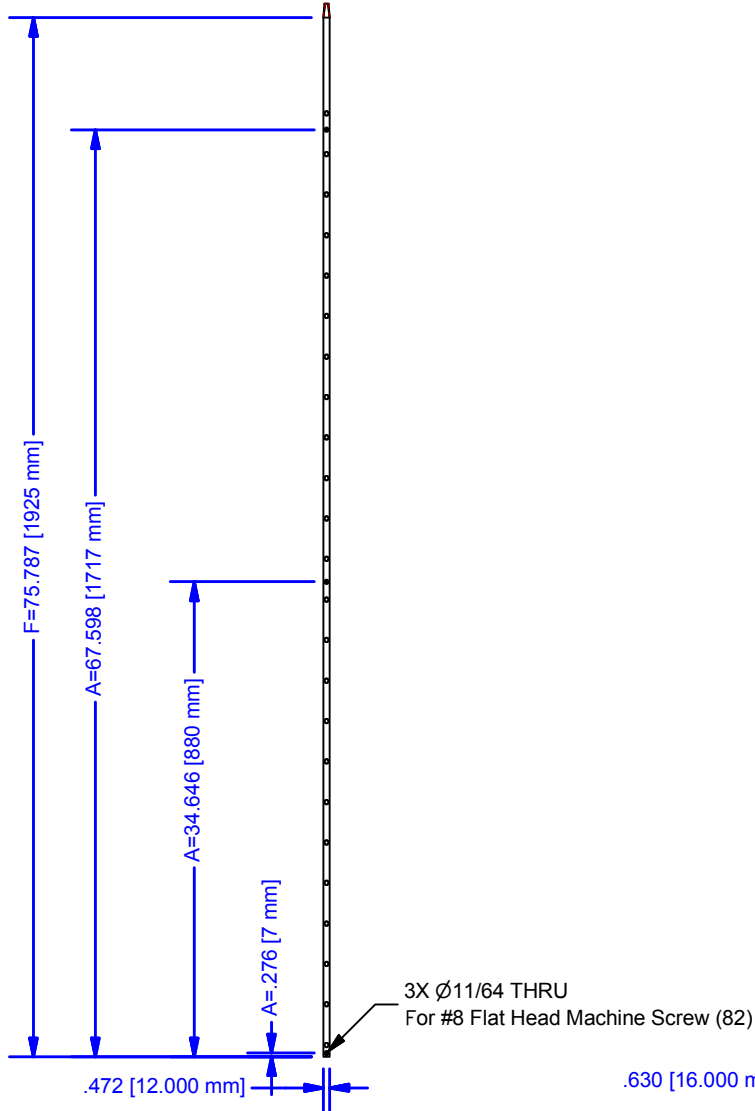

### General Specifications:

- Maximum Opening Width: 32 ft.
- Protection Beam Height: 71 inches.
- Minimum Object Size Detection: 3.07 inches.
- Maximum Ambient Light: > 100,000 Lux (Lumen per Sq. Meter)
- Supply Voltage: 240 VAC / DC
- Power Consumption: 150mA
- Response Time Output: 75 ms
- Temperature Range: -4 F to +150 F.
- Transmitter/Receiver Enclosure Ratings: Nema 4
- Control Unit Enclosure Rating: Nema 3
- Sensor Dimensions: .5 in. (W) x .63 in. (D) x 74.8 in. (H)
- Control Unit Dimensions: 7.9 in. x 5 in. x 1.77 in.

C

C

B

B

A

A

Elect. Lead

3X Ø11/64 THRU  
For #8 Flat Head Machine Screw (82)

.630 [16.000 mm]

ALL DIMENSIONS IN INCHES

THE INFORMATION CONTAINED IN THIS DRAWING IS THE SOLE PROPERTY OF CROWN INDUSTRIAL. ANY REPRODUCTION IN PART OR AS A WHOLE WITHOUT THE WRITTEN PERMISSION OF CROWN INDUSTRIAL IS PROHIBITED.	ID #:	90000022	STOCK PART #:	PE-M114R
	MATERIAL:	Aluminum-6061		
DESCRIPTION: Light Curtain-Emitter / Receiver				
FINISH:	# PCS:	1	REV:	