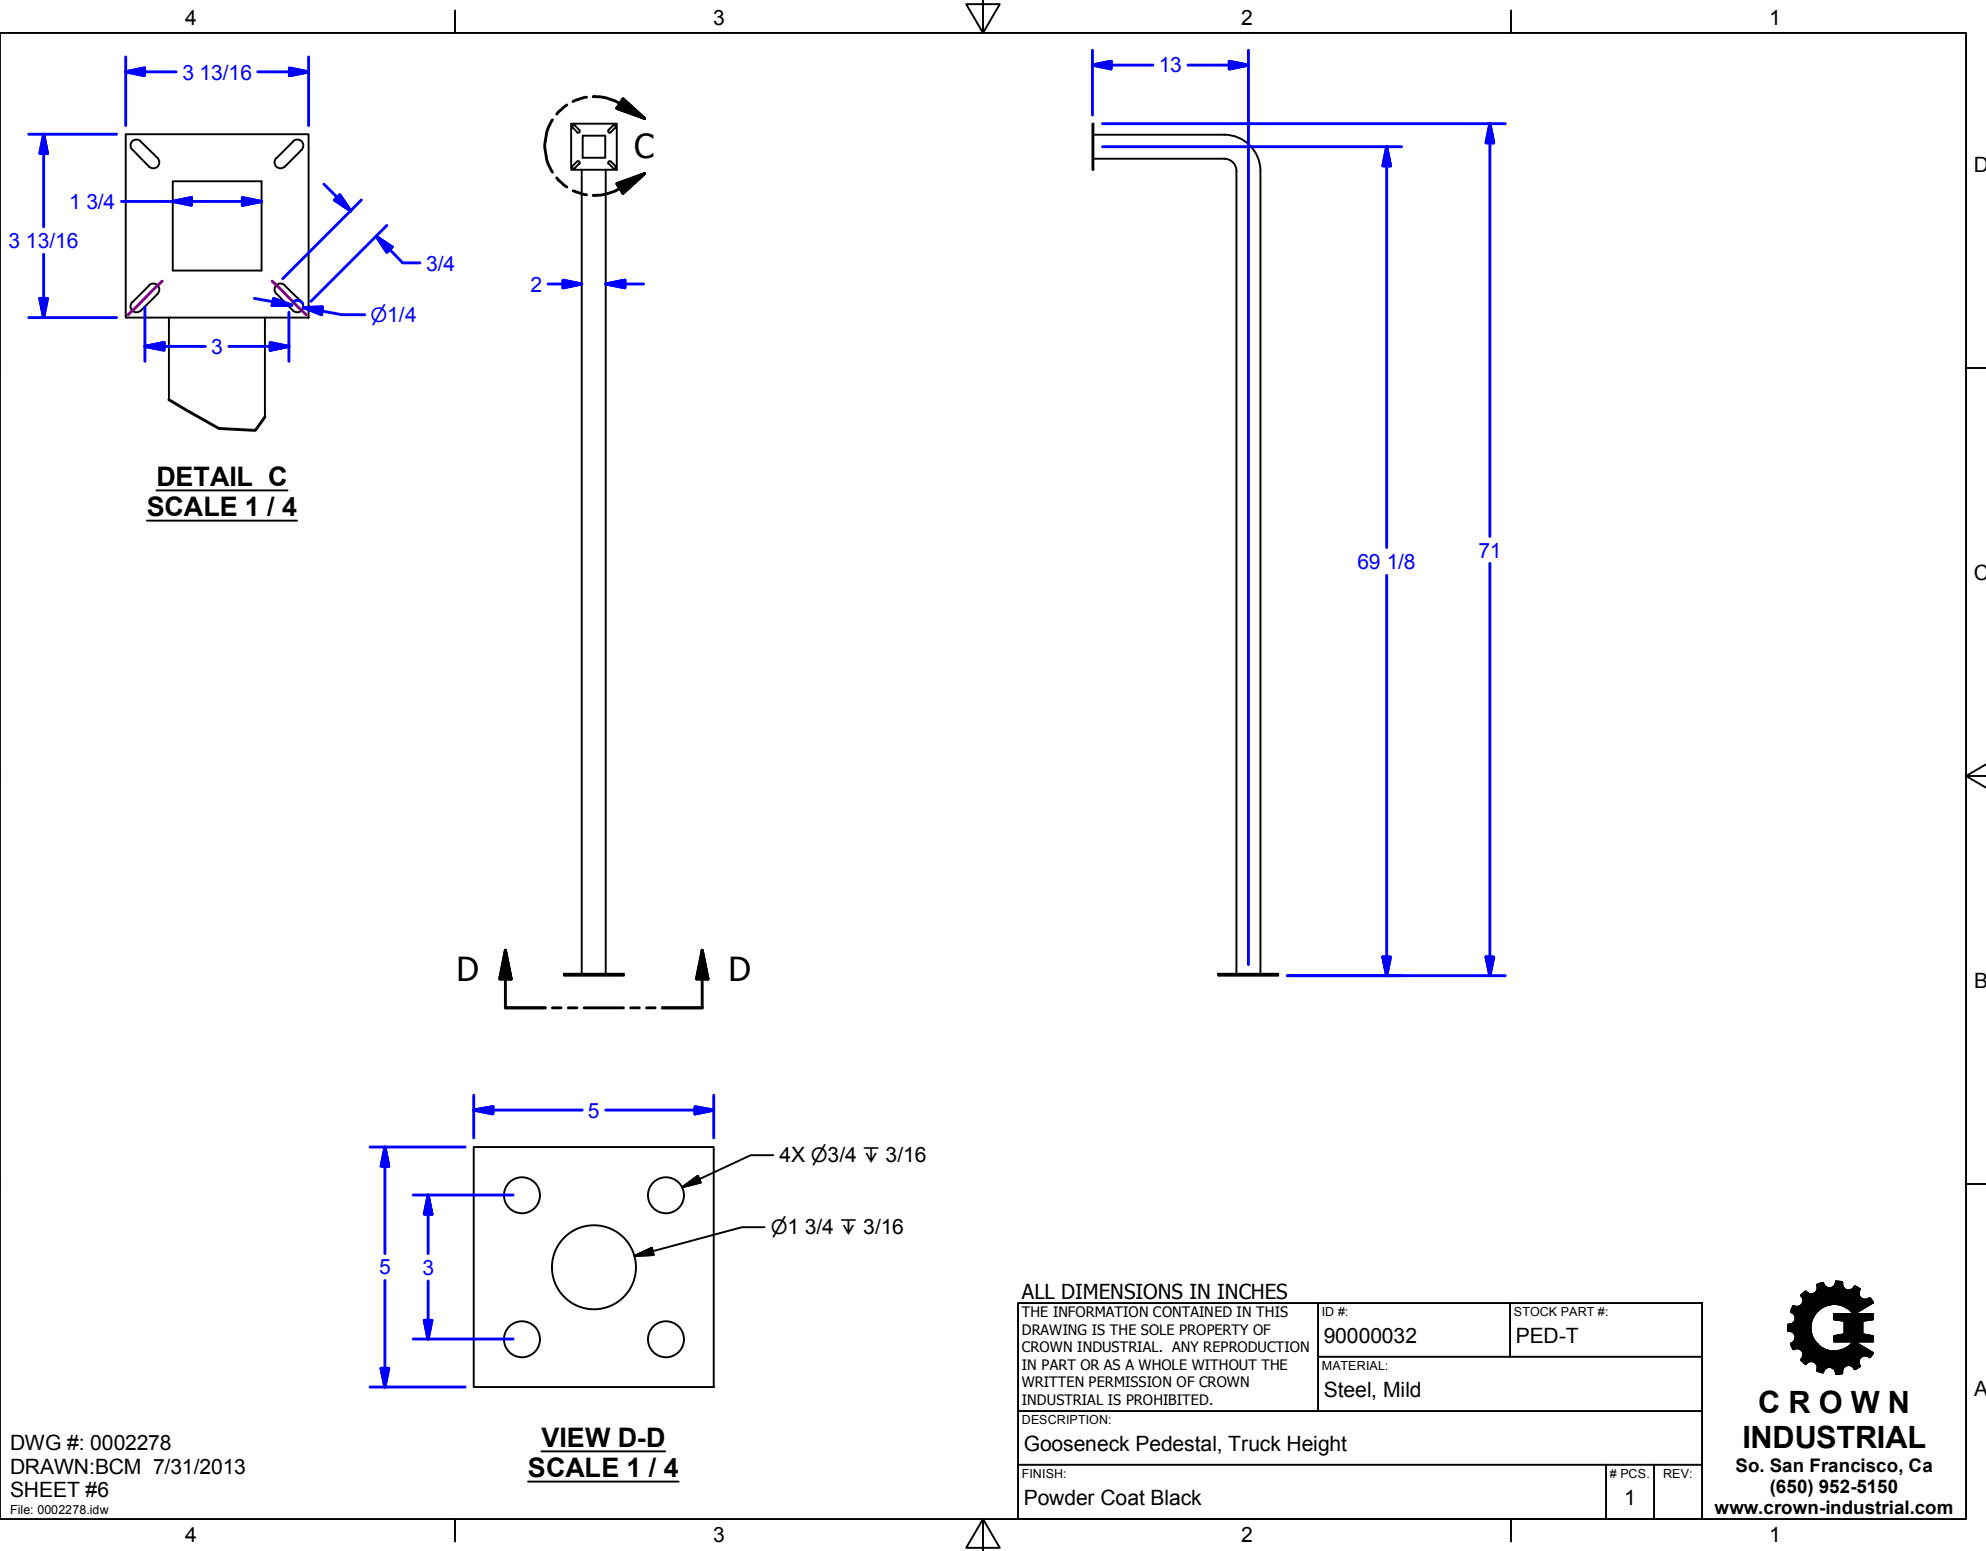

DETAIL A
SCALE 1 / 4

VIEW B-B
SCALE 1 / 4

Direct Burial

Bury in Ground 29-5/8"

ALL DIMENSIONS IN INCHES

THE INFORMATION CONTAINED IN THIS DRAWING IS THE SOLE PROPERTY OF CROWN INDUSTRIAL. ANY REPRODUCTION IN PART OR AS A WHOLE WITHOUT THE WRITTEN PERMISSION OF CROWN INDUSTRIAL IS PROHIBITED.	ID #:	90000031	STOCK PART #:	PED-C
	MATERIAL:	Steel, Mild		
DESCRIPTION: Gooseneck Pedestal, Car Height				
FINISH:	Powder Coat Black		# PCS:	1
			REV:	1

CROWN INDUSTRIAL

So. San Francisco, Ca
(650) 952-5150
www.crown-industrial.com

DWG #: 0002278
DRAWN:BCM 7/31/2013
SHEET #5
File: 0002278.idw

DETAIL C
SCALE 1 / 4

VIEW D-D
SCALE 1 / 4

ALL DIMENSIONS IN INCHES

THE INFORMATION CONTAINED IN THIS DRAWING IS THE SOLE PROPERTY OF CROWN INDUSTRIAL. ANY REPRODUCTION IN PART OR AS A WHOLE WITHOUT THE WRITTEN PERMISSION OF CROWN INDUSTRIAL IS PROHIBITED.	ID #: 90000032	STOCK PART #: PED-T
	MATERIAL: Steel, Mild	
DESCRIPTION: Gooseneck Pedestal, Truck Height		
FINISH: Powder Coat Black	# PCS: 1	REV: 1

CROWN INDUSTRIAL
So. San Francisco, Ca
(650) 952-5150
www.crown-industrial.com

DWG #: 0002278
DRAWN: BCM 7/31/2013
SHEET #6
File: 0002278.idw

DETAIL E
SCALE 1/4

VIEW F-F
SCALE 1/4

ALL DIMENSIONS IN INCHES