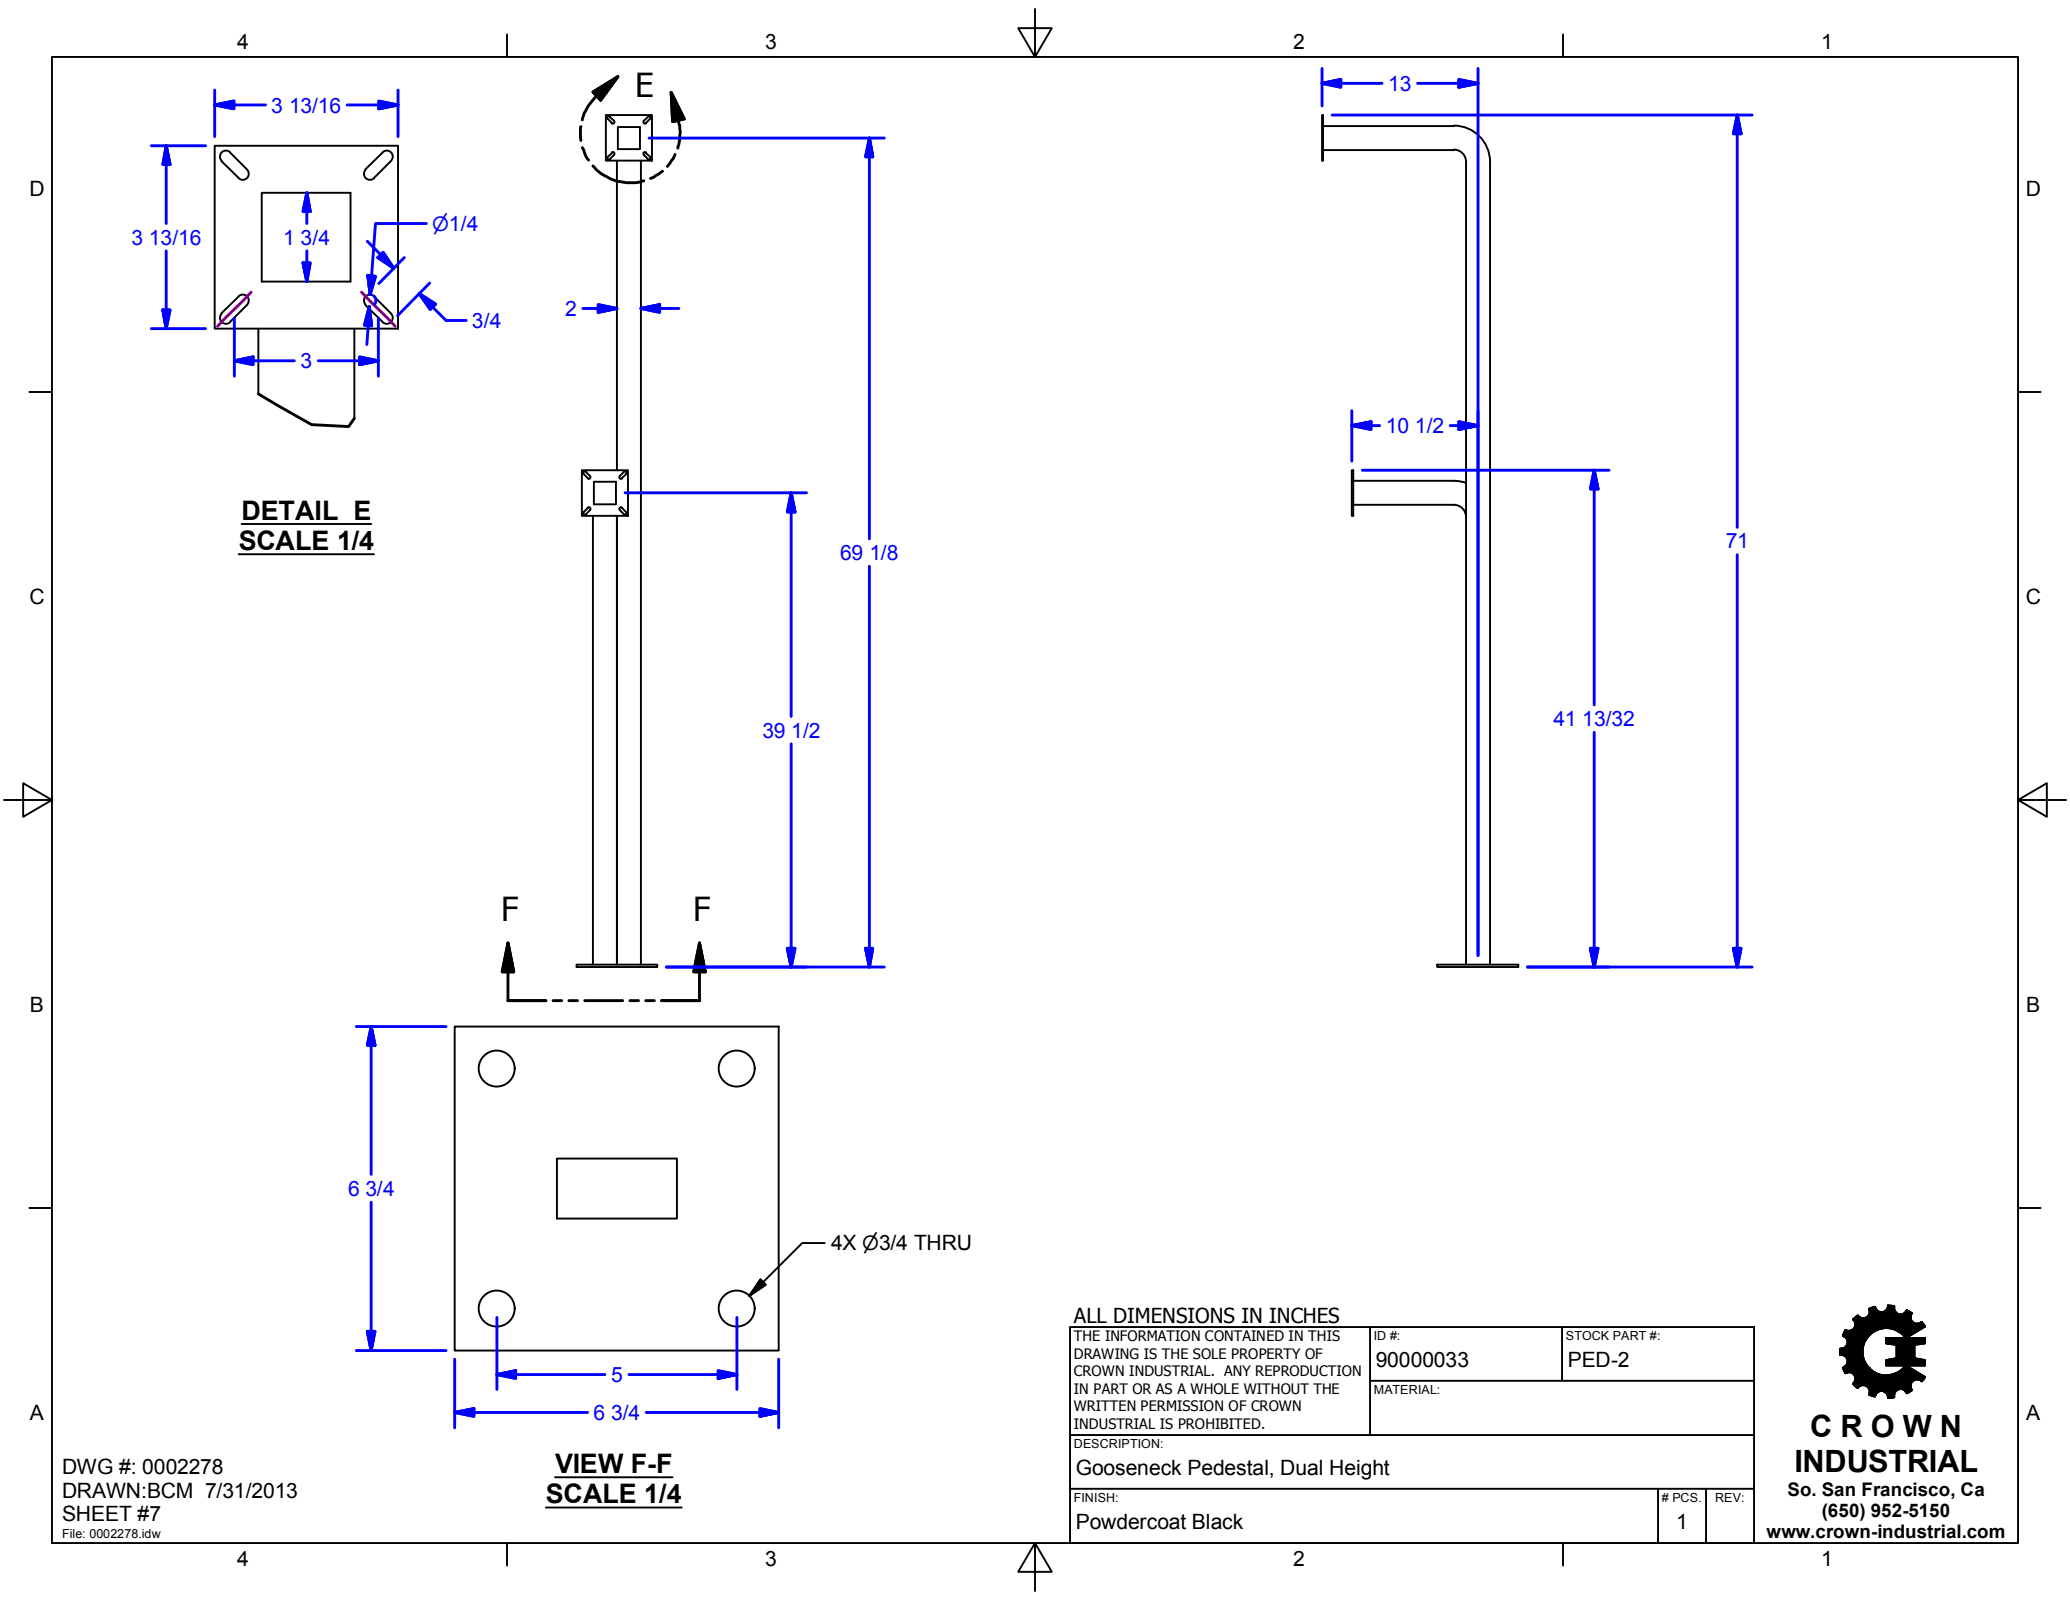

DETAIL A
SCALE 1 / 4

VIEW B-B
SCALE 1 / 4

Direct Burial

Bury in Ground 29-5/8"

ALL DIMENSIONS IN INCHES

THE INFORMATION CONTAINED IN THIS DRAWING IS THE SOLE PROPERTY OF CROWN INDUSTRIAL. ANY REPRODUCTION IN PART OR AS A WHOLE WITHOUT THE WRITTEN PERMISSION OF CROWN INDUSTRIAL IS PROHIBITED.	ID #:	90000031	STOCK PART #:	PED-C
	MATERIAL:	Steel, Mild		
DESCRIPTION: Gooseneck Pedestal, Car Height				
FINISH:	Powder Coat Black		# PCS:	1
			REV:	1

CROWN INDUSTRIAL

So. San Francisco, Ca
(650) 952-5150
www.crown-industrial.com

DWG #: 0002278
DRAWN:BCM 7/31/2013
SHEET #5
File: 0002278.idw

DETAIL C
SCALE 1 / 4

VIEW D-D
SCALE 1 / 4

ALL DIMENSIONS IN INCHES

THE INFORMATION CONTAINED IN THIS DRAWING IS THE SOLE PROPERTY OF CROWN INDUSTRIAL. ANY REPRODUCTION IN PART OR AS A WHOLE WITHOUT THE WRITTEN PERMISSION OF CROWN INDUSTRIAL IS PROHIBITED.	ID #: 90000032	STOCK PART #: PED-T
	MATERIAL: Steel, Mild	
DESCRIPTION: Gooseneck Pedestal, Truck Height		
FINISH: Powder Coat Black	# PCS: 1	REV: 1

CROWN INDUSTRIAL
So. San Francisco, Ca
(650) 952-5150
www.crown-industrial.com

DWG #: 0002278
DRAWN: BCM 7/31/2013
SHEET #6
File: 0002278.idw

DETAIL E
SCALE 1/4

VIEW F-F
SCALE 1/4

ALL DIMENSIONS IN INCHES