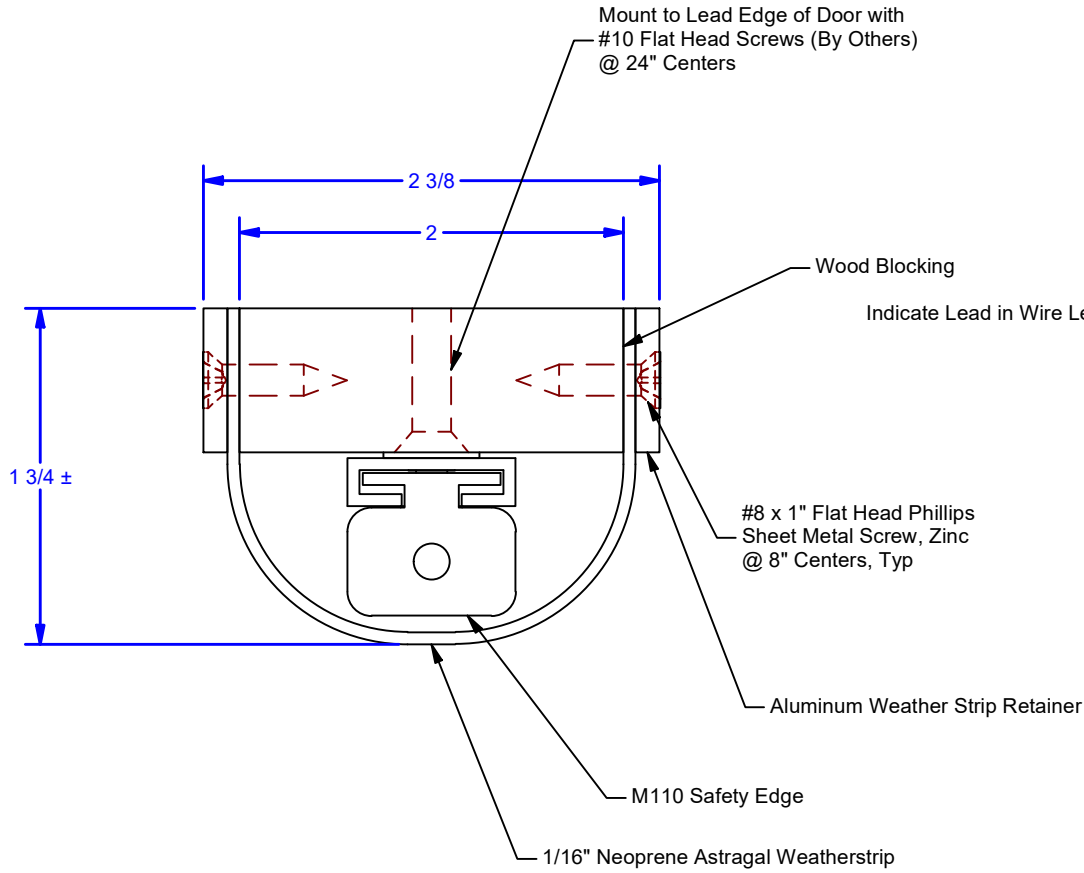

B

B

A

A

ALL DIMENSIONS IN INCHES

THE INFORMATION CONTAINED IN THIS DRAWING IS THE SOLE PROPERTY OF CROWN INDUSTRIAL. ANY REPRODUCTION IN PART OR AS A WHOLE WITHOUT THE WRITTEN PERMISSION OF CROWN INDUSTRIAL IS PROHIBITED.	ID #:	0003238	STOCK PART #:	SE-M110-R
	MATERIAL:			
DESCRIPTION: 1-3/4 Wireless Safety Edge x 8'-0" for Door				
FINISH:		# PCS:		REV: