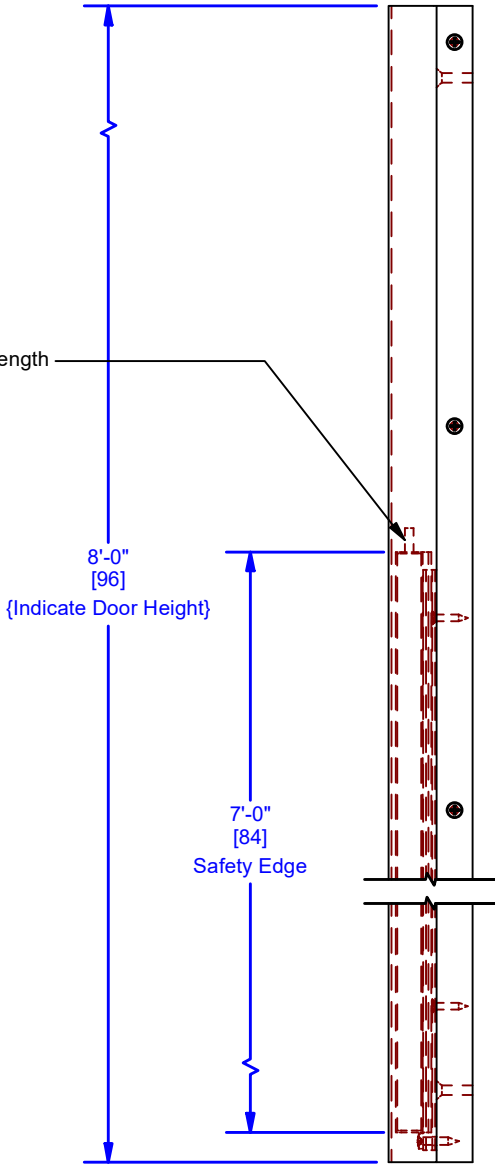

4

3

2

1

D

D

C

C

B

B

A

A

ALL DIMENSIONS IN INCHES

THE INFORMATION CONTAINED IN THIS DRAWING IS THE SOLE PROPERTY OF CROWN INDUSTRIAL. ANY REPRODUCTION IN PART OR AS A WHOLE WITHOUT THE WRITTEN PERMISSION OF CROWN INDUSTRIAL IS PROHIBITED.	ID #:	0003238	STOCK PART #:	SE-M110-R
	MATERIAL:			
DESCRIPTION: 1-3/4 Wireless Safety Edge x 8'-0" for Door				
FINISH:		# PCS:		REV:

CROWN INDUSTRIAL
So. San Francisco, Ca
(650) 952-5150
www.crown-industrial.com

DWG #: 0002323
DRAWN:BCM 1/14/2020
SHEET #2
File: 0002323.idw

4

3

2

1