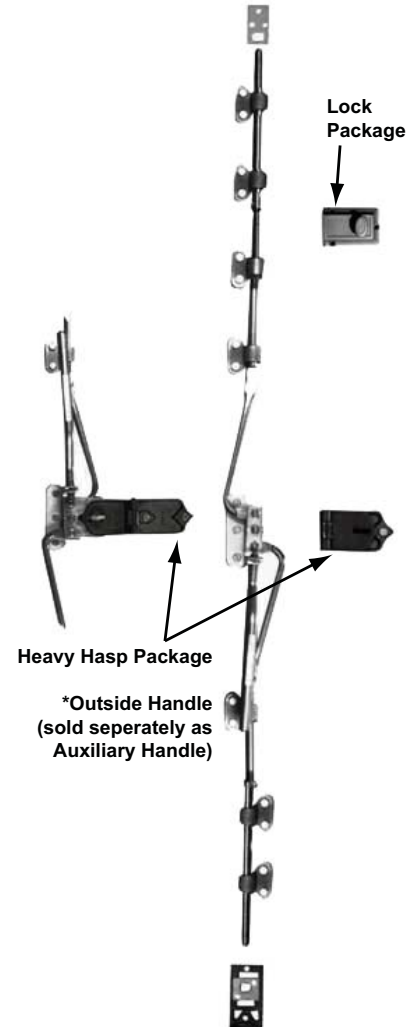

Heavy Duty Cremone Bolts

NO. 1028 P310 CREMONE BOLT

No. 1028 P310 Heavy Duty Cremone Bolt

Construction: Bolts, guides and handles-malleable iron. Rods-3/4" diameter steel tube.

Application: For securing medium sized swing or slide-fold doors at the top and bottom with the movement of one lever handle. Connection of the rods of the lever handle is made with offset arms. The top and bottom bolts can only be retracted by movement of the lever handle. Models with exterior lever handle are designed for doors 1-3/4" to 3-1/4" thick.

Regular assembly is adjustable for openings up to 8'-0" high. Additional rod extension available for maximum 23'-0" high openings (see chart below). Lever handle located 48" from floor line, throw of bolt 2-1/2", projection from door 2-5/8". Includes top and bottom keeper.

Extra Heavy Duty Cremone Bolts

NO. 1028 P320 CREMONE BOLT

No. 1028 P320 Extra Heavy Duty Cremone Bolt

Construction: Guides and handles-malleable iron. Rods-3/4" diameter and bolts 1-1/4" sq. steel.

Application: For securing large sized industrial swing or slide-fold doors at the top and bottom with the movement of one lever handle. Connection of the rods of the lever handle is made with offset arms. The top and bottom bolts can only be retracted by movement of the lever handle. Models with exterior lever handle are designed for doors 2-1/2" to 4" thick.

Regular assembly is designed for a 8'-0" and 23'-6" high opening. Additional rod extensions available for maximum 23'-6" high openings (see chart below). For larger openings, consult factory. Lever handle located 48" from floor line, throw of bolt 3", projection from door 2-1/2". Includes keepers to meet most applications. Includes keepers to meet most applications.