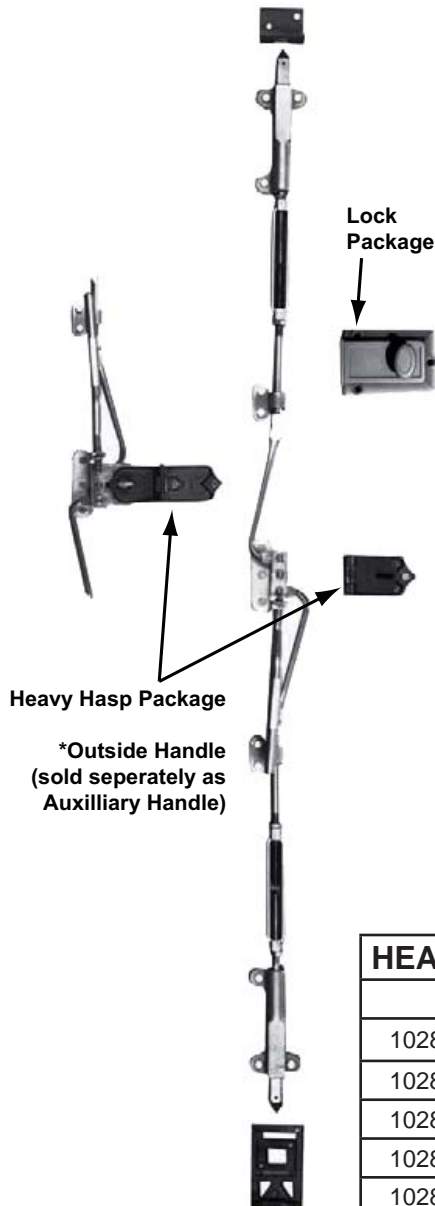

Extra Heavy Duty Cremone Bolts

NO. 1028 P320 CREMONE BOLT

No. 1028 P320 Extra Heavy Duty Cremone Bolt

Construction: Guides and handles-malleable iron. Rods-3/4" diameter and bolts 1-1/4" sq. steel.

Application: For securing large sized industrial swing or slide-fold doors at the top and bottom with the movement of one lever handle. Connection of the rods of the lever handle is made with offset arms. The top and bottom bolts can only be retracted by movement of the lever handle. Models with exterior lever handle are designed for doors 2-1/2" to 4" thick.

Regular assembly is designed for a 8'-0" and 23'-6" high opening. Additional rod extensions available for maximum 23'-6" high openings (see chart below). For larger openings, consult factory. Lever handle located 48" from floor line, throw of bolt 3", projection from door 2-1/2". Includes keepers to meet most applications. Includes keepers to meet most applications.

Finish: US2C-zinc

Ordering data: Specify cremone bolt assembly based on door height and thickness (for external handle). Specify options if required.

HEAVY DUTY CREMONE BOLTS		Weight Per Unit
Part #	Description	
1028.00320.009	Extra Heavy Duty Cremone Bolt: 8'-0" to 9'-0" Door Height	75 lb.
1028.00320.010	Extra Heavy Duty Cremone Bolt: 9'-0" to 10'-0" Door Height	75 lb.
1028.00320.012	Extra Heavy Duty Cremone Bolt: 10'-0" to 12'-6" Door Height	75 lb.
1028.00320.014	Extra Heavy Duty Cremone Bolt: 12'-6" to 14'-6" Door Height	78 lb.
1028.00320.017	Extra Heavy Duty Cremone Bolt: 14'-6" to 17'-6" Door Height	78 lb.
1028.00320.020	Extra Heavy Duty Cremone Bolt: 17'-6" to 20'-6" Door Height	81 lb.
1028.00320.023	Extra Heavy Duty Cremone Bolt: 20'-6" to 23'-6" Door Height	81 lb.
CREMONE BOLT ACCESSORIES		
1028.00330	Cremone Bolt Auxiliary Handle Package	
1028.00340	Cremone Bolt Key Lock/Knob Package w/ Auxiliary Handle Included	
1028.00350	Cremone Bolt Key Lock Both Sides Package w/ Auxiliary Handle Included	
1028.00360	Cremone Bolt Heavy Hasp Package	
1028.00370	Cremone Bolt 3'-0" Add-On Package