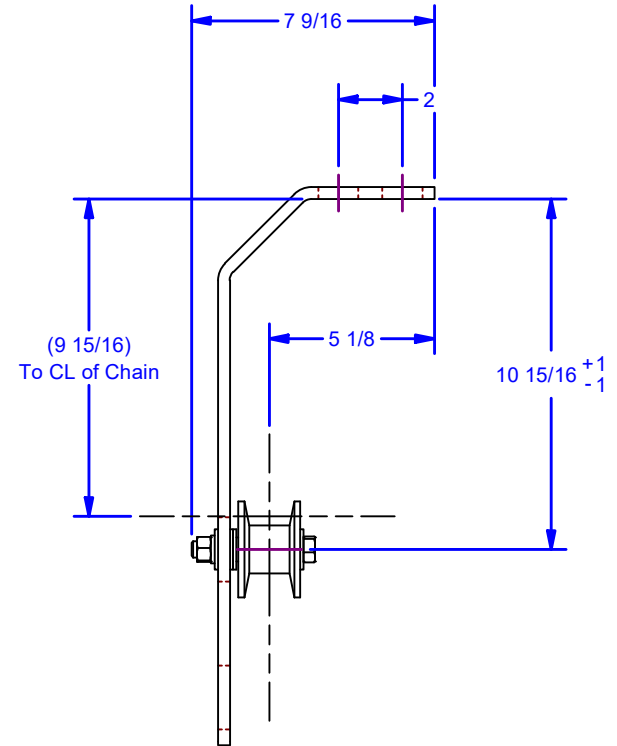

Double Wheel
1275P81 Double Chain Guide

Single Wheel
#067888 1275P78

ALL DIMENSIONS IN INCHES

THE INFORMATION CONTAINED IN THIS DRAWING IS THE SOLE PROPERTY OF CROWN INDUSTRIAL. ANY REPRODUCTION IN PART OR AS A WHOLE WITHOUT THE WRITTEN PERMISSION OF CROWN INDUSTRIAL IS PROHIBITED.

DESCRIPTION:

Top Mounted Single(1275P78) / Double Chain Guide (1275P81)

FINISH:

Painted

ID #:

1275P78

STOCK PART #:

067888 / 1275P81

MATERIAL:

PCS. | REV.:

DWG #: 1265P179
DRAWN:BCM 12/2/2021
SHEET #3

File: 1265P179.idw

CROWN INDUSTRIAL

So. San Francisco, Ca
(650) 952-5150

www.crown-industrial.com