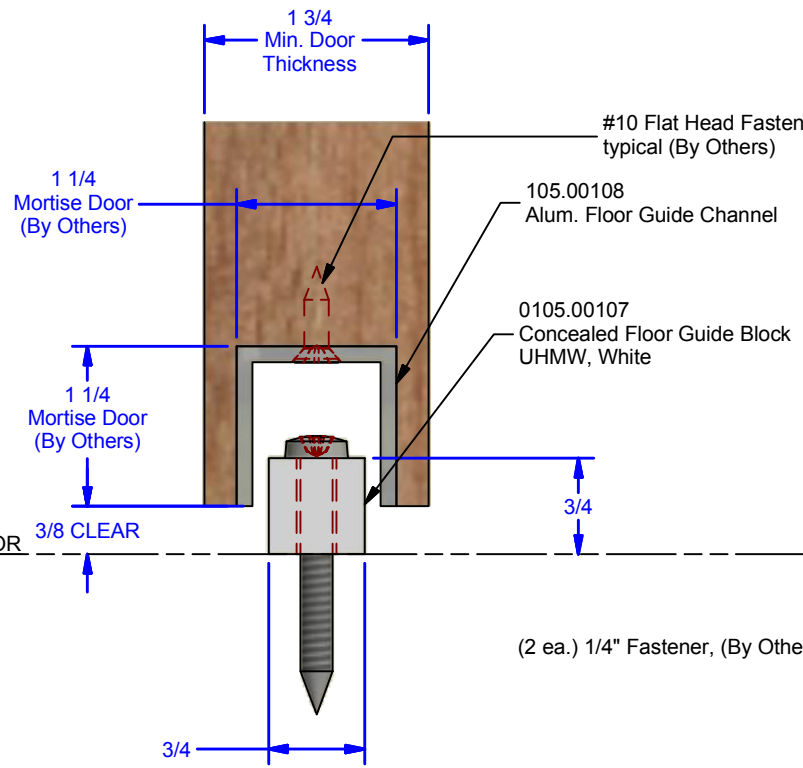

0105.00107

PLAN VIEW

END VIEW

ELEVATION VIEW

ALL DIMENSIONS IN INCHES

THE INFORMATION CONTAINED IN THIS DRAWING IS THE SOLE PROPERTY OF CROWN INDUSTRIAL. ANY REPRODUCTION IN PART OR AS A WHOLE WITHOUT THE WRITTEN PERMISSION OF CROWN INDUSTRIAL IS PROHIBITED.	ID #:	STOCK PART #:
	0000298	0105.00107
DESCRIPTION:	MATERIAL:	
105P107 Concealed Floor Guide Block		
FINISH:	# PCS:	REV: