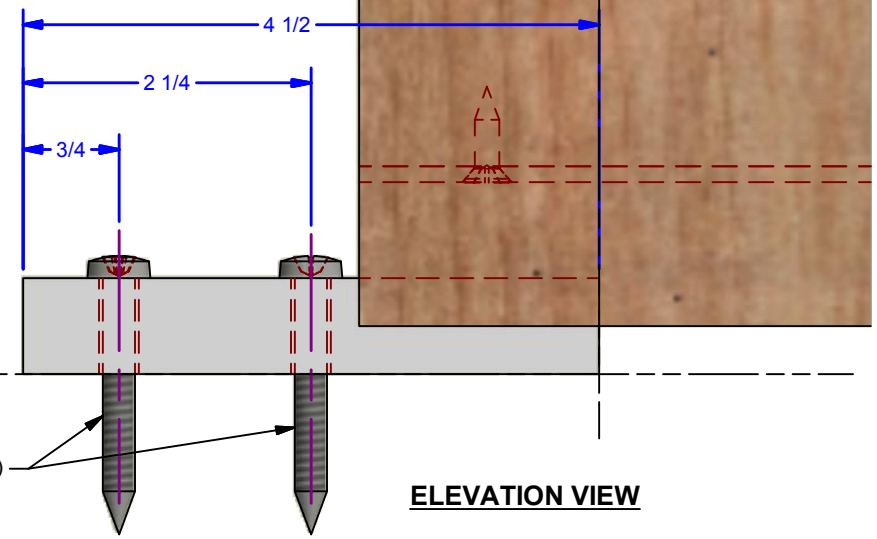

0105.00107

PLAN VIEW

END VIEW

ELEVATION VIEW

ALL DIMENSIONS IN INCHES

THE INFORMATION CONTAINED IN THIS DRAWING IS THE SOLE PROPERTY OF CROWN INDUSTRIAL. ANY REPRODUCTION IN PART OR AS A WHOLE WITHOUT THE WRITTEN PERMISSION OF CROWN INDUSTRIAL IS PROHIBITED.	ID #:	STOCK PART #:
	0000298	0105.00107
DESCRIPTION:	MATERIAL:	
105P107 Concealed Floor Guide Block		
FINISH:	# PCS:	REV: