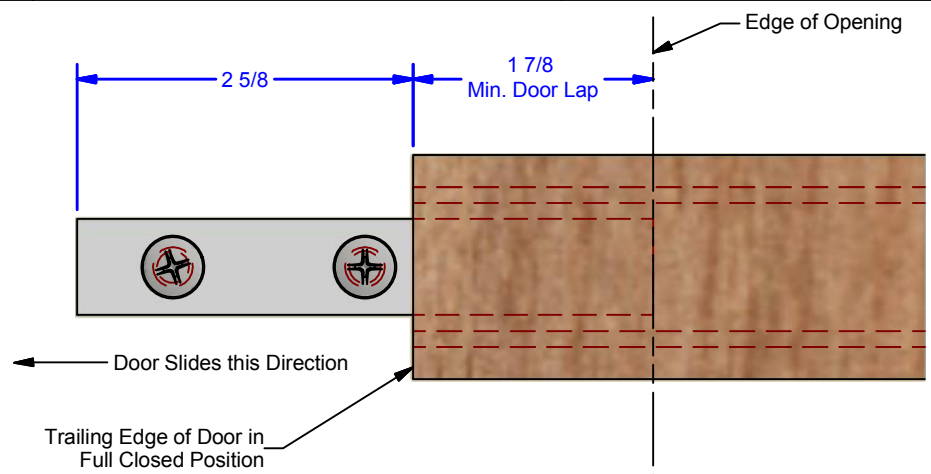

0105.00107

PLAN VIEW

END VIEW

ELEVATION VIEW

ALL DIMENSIONS IN INCHES

THE INFORMATION CONTAINED IN THIS DRAWING IS THE SOLE PROPERTY OF CROWN INDUSTRIAL. ANY REPRODUCTION IN PART OR AS A WHOLE WITHOUT THE WRITTEN PERMISSION OF CROWN INDUSTRIAL IS PROHIBITED.	ID #:	STOCK PART #:
	0000298	0105.00107
DESCRIPTION:	MATERIAL:	
105P107 Concealed Floor Guide Block		
FINISH:	# PCS:	REV: