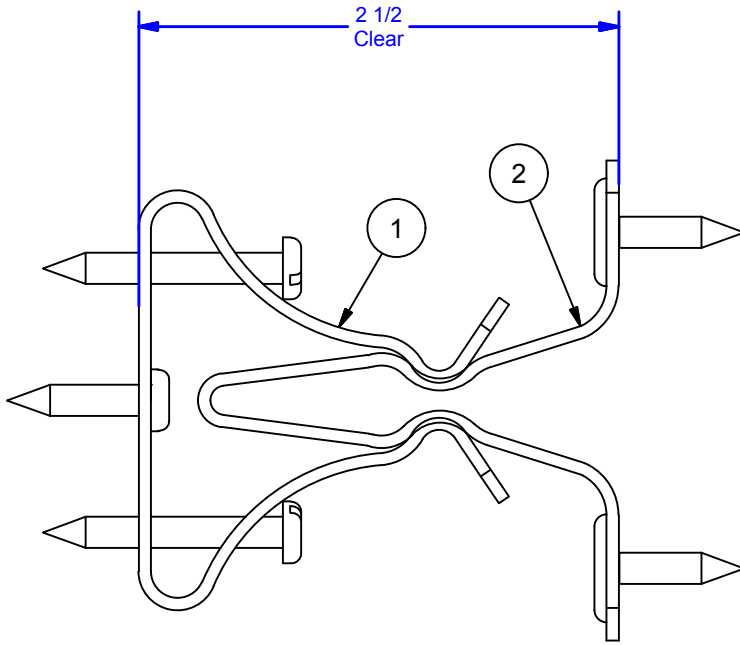

Parts List				
ITEM	QTY	PART #	DESCRIPTION	
1	1	0001923	Receiving Clip	
2	1	0001924	Clip	
3	2	No. 9 x 3/4	Flat Phillips Head Wood Screw	
4	1	No. 9 x 3/4	Round Slotted Head Wood Screw	
5	2	No. 9 x 1-1/4	Round Slotted Head Wood Screw	

3X Ø3/16 THRU  
For #9 Round Head Wood Screw

2X Ø3/16 THRU  
Countersunk for #9 Flat Head Wood Screw

**ALL DIMENSIONS IN INCHES**

THE INFORMATION CONTAINED IN THIS DRAWING IS THE SOLE PROPERTY OF CROWN INDUSTRIAL. ANY REPRODUCTION IN PART OR AS A WHOLE WITHOUT THE WRITTEN PERMISSION OF CROWN INDUSTRIAL IS PROHIBITED.	ID #:	0001925	STOCK PART #:	0119.00003
	MATERIAL:			
DESCRIPTION: Door Holder Assembly				
FINISH: Powder Coat Pebble Tan			# PCS:	REV:

**CROWN INDUSTRIAL**  
So. San Francisco, Ca  
(650) 952-5150  
www.crown-industrial.com

DWG #: 0001926  
DRAWN: BCM 2/25/2015  
SHEET #1  
File: 0001926.idw