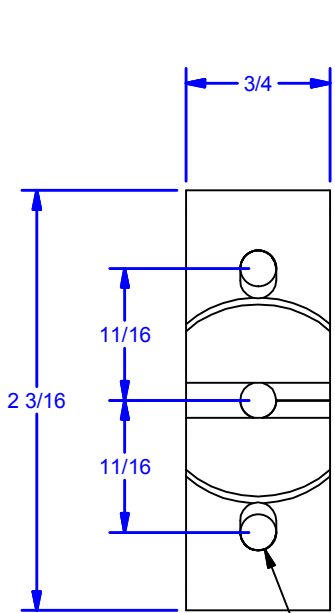

Parts List				
ITEM	QTY	PART #	DESCRIPTION	
1	1	0001923	Receiving Clip	
2	1	0001924	Clip	
3	2	No. 9 x 3/4	Flat Phillips Head Wood Screw	
4	1	No. 9 x 3/4	Round Slotted Head Wood Screw	
5	2	No. 9 x 1-1/4	Round Slotted Head Wood Screw	

3X Ø3/16 THRU  
For #9 Round Head Wood Screw

2X Ø3/16 THRU  
Countersunk for #9 Flat Head Wood Screw

**ALL DIMENSIONS IN INCHES**

THE INFORMATION CONTAINED IN THIS DRAWING IS THE SOLE PROPERTY OF CROWN INDUSTRIAL. ANY REPRODUCTION IN PART OR AS A WHOLE WITHOUT THE WRITTEN PERMISSION OF CROWN INDUSTRIAL IS PROHIBITED.	ID #:	0001925	STOCK PART #:	0119.00003
	MATERIAL:			
DESCRIPTION: Door Holder Assembly				
FINISH: Powder Coat Pebble Tan			# PCS:	REV:

**CROWN INDUSTRIAL**  
So. San Francisco, Ca  
(650) 952-5150  
www.crown-industrial.com

DWG #: 0001926  
DRAWN: BCM 2/25/2015  
SHEET #1  
File: 0001926.idw