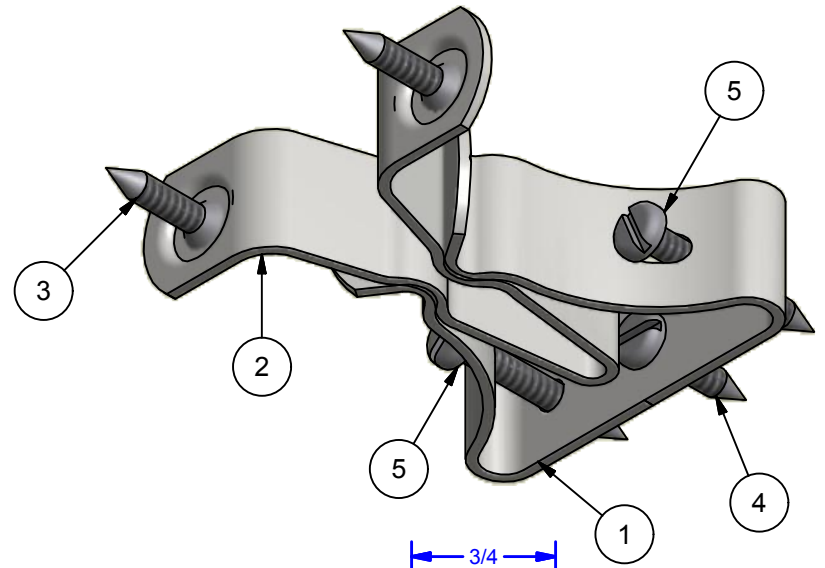

Parts List				
ITEM	QTY	PART #	DESCRIPTION	
1	1	0001923	Receiving Clip	
2	1	0001924	Clip	
3	2	No. 9 x 3/4	Flat Phillips Head Wood Screw	
4	1	No. 9 x 3/4	Round Slotted Head Wood Screw	
5	2	No. 9 x 1-1/4	Round Slotted Head Wood Screw	

3X Ø3/16 THRU  
For #9 Round Head Wood Screw

2X Ø3/16 THRU  
Countersunk for #9 Flat Head Wood Screw

**ALL DIMENSIONS IN INCHES**

THE INFORMATION CONTAINED IN THIS DRAWING IS THE SOLE PROPERTY OF CROWN INDUSTRIAL. ANY REPRODUCTION IN PART OR AS A WHOLE WITHOUT THE WRITTEN PERMISSION OF CROWN INDUSTRIAL IS PROHIBITED.	ID #:	0001925	STOCK PART #:	0119.00003
	MATERIAL:			
DESCRIPTION: Door Holder Assembly				
FINISH: Powder Coat Pebble Tan			# PCS:	REV: