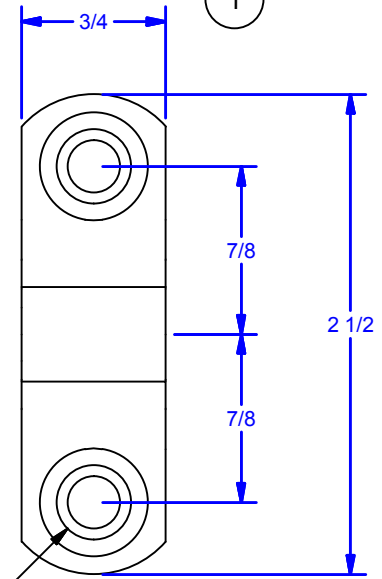

Parts List				
ITEM	QTY	PART #	DESCRIPTION	
1	1	0001923	Receiving Clip	
2	1	0001924	Clip	
3	2	No. 9 x 3/4	Flat Phillips Head Wood Screw	
4	1	No. 9 x 3/4	Round Slotted Head Wood Screw	
5	2	No. 9 x 1-1/4	Round Slotted Head Wood Screw	

3X Ø3/16 THRU  
For #9 Round Head Wood Screw

2X Ø3/16 THRU  
Countersunk for #9 Flat Head Wood Screw

**ALL DIMENSIONS IN INCHES**

THE INFORMATION CONTAINED IN THIS DRAWING IS THE SOLE PROPERTY OF CROWN INDUSTRIAL. ANY REPRODUCTION IN PART OR AS A WHOLE WITHOUT THE WRITTEN PERMISSION OF CROWN INDUSTRIAL IS PROHIBITED.	ID #:	0001925	STOCK PART #:	0119.00003
	MATERIAL:			
DESCRIPTION: Door Holder Assembly				
FINISH: Powder Coat Pebble Tan			# PCS:	REV:

**CROWN INDUSTRIAL**  
So. San Francisco, Ca  
(650) 952-5150  
www.crown-industrial.com

DWG #: 0001926  
DRAWN: BCM 2/25/2015  
SHEET #1  
File: 0001926.idw