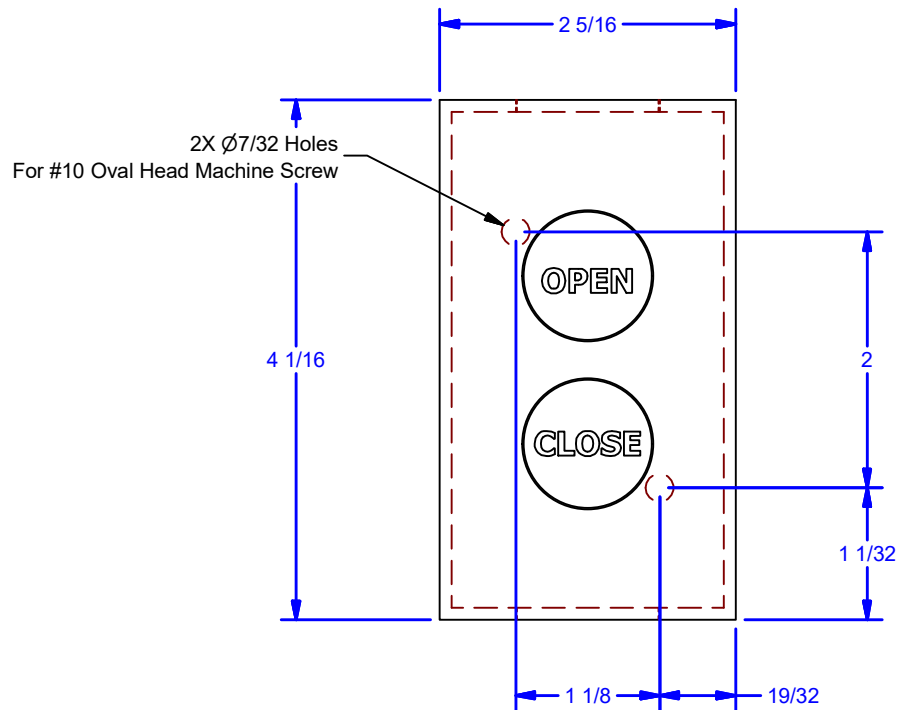

B

B

A

A

ALL DIMENSIONS IN INCHES

THE INFORMATION CONTAINED IN THIS DRAWING IS THE SOLE PROPERTY OF CROWN INDUSTRIAL. ANY REPRODUCTION IN PART OR AS A WHOLE WITHOUT THE WRITTEN PERMISSION OF CROWN INDUSTRIAL IS PROHIBITED.	ID #: 90000135	STOCK PART #: 1500-2SF
	MATERIAL: Steel, Mild	
DESCRIPTION: Momentary Press Open/Close Push Button Station Nema 1		
FINISH:	# PCS: 1	REV.:

**CROWN INDUSTRIAL**  
 So. San Francisco, Ca  
 (650) 952-5150  
[www.crown-industrial.com](http://www.crown-industrial.com)

DWG #: 0002283  
 DRAWN:BCM 9/19/2017  
 SHEET #14  
 File: 0002283.idw

4

3

2

1