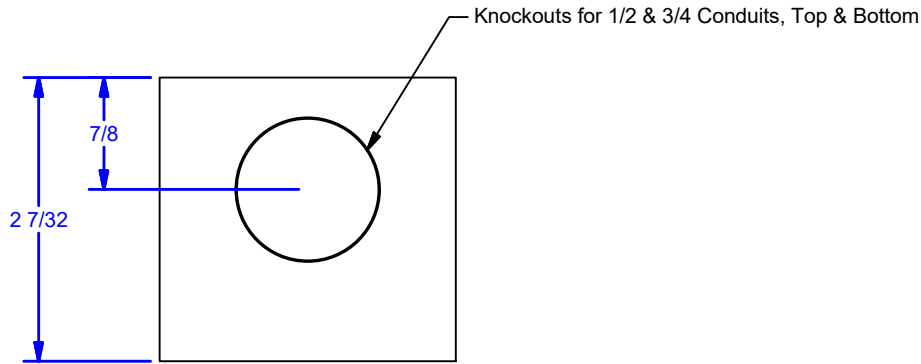

4

3

2

1

D

D

C

C

B

B

A

A

ALL DIMENSIONS IN INCHES

THE INFORMATION CONTAINED IN THIS DRAWING IS THE SOLE PROPERTY OF CROWN INDUSTRIAL. ANY REPRODUCTION IN PART OR AS A WHOLE WITHOUT THE WRITTEN PERMISSION OF CROWN INDUSTRIAL IS PROHIBITED.	ID #: 90000135	STOCK PART #: 1500-2SF
	MATERIAL: Steel, Mild	
DESCRIPTION: Momentary Press Open/Close Push Button Station Nema 1		
FINISH:	# PCS: 1	REV.: