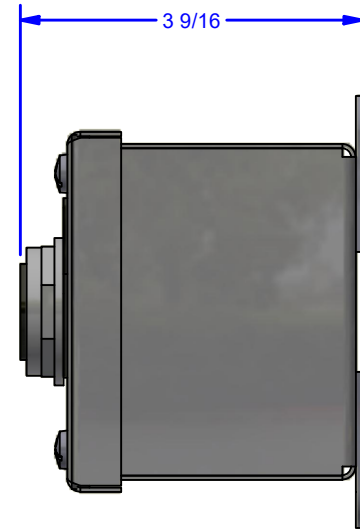

4

3

2

1

D

D

C

C

B

B

A

A

ALL DIMENSIONS IN INCHES

THE INFORMATION CONTAINED IN THIS DRAWING IS THE SOLE PROPERTY OF CROWN INDUSTRIAL. ANY REPRODUCTION IN PART OR AS A WHOLE WITHOUT THE WRITTEN PERMISSION OF CROWN INDUSTRIAL IS PROHIBITED.	ID #:	0003225	STOCK PART #:	1500-800-1HB4
	MATERIAL:			
DESCRIPTION: Momentary Press Start Push Button Station, S.S. Nema 4				
FINISH:		# PCS:	REV:	