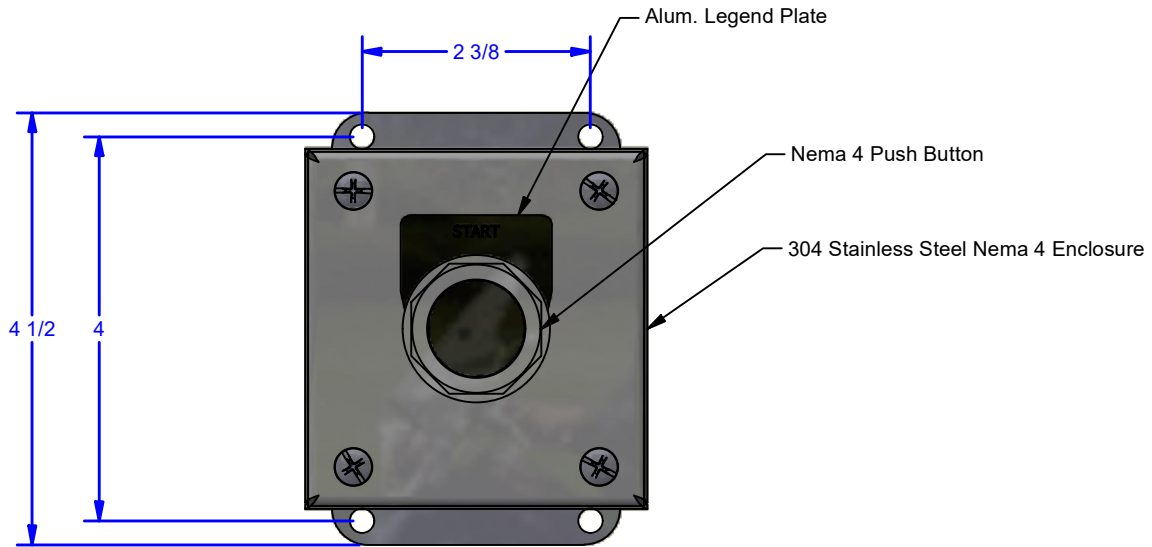

B

B

A

A

ALL DIMENSIONS IN INCHES

THE INFORMATION CONTAINED IN THIS DRAWING IS THE SOLE PROPERTY OF CROWN INDUSTRIAL. ANY REPRODUCTION IN PART OR AS A WHOLE WITHOUT THE WRITTEN PERMISSION OF CROWN INDUSTRIAL IS PROHIBITED.	ID #:	0003225	STOCK PART #:	1500-800-1HB4
	MATERIAL:			
DESCRIPTION: Momentary Press Start Push Button Station, S.S. Nema 4				
FINISH:		# PCS:	REV:	