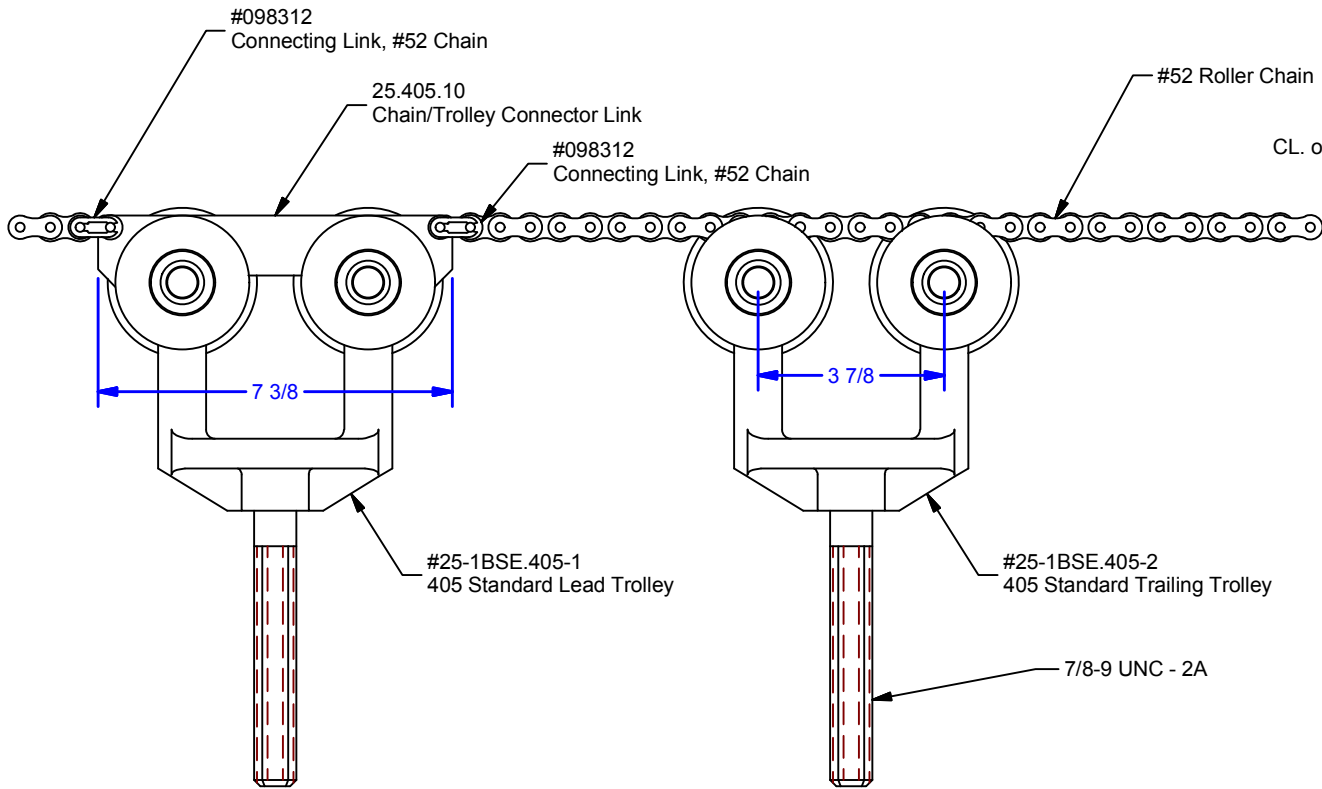

4

3

2

1

D

D

C

C

B

B

A

A

DWG #: 405P700
 DRAWN:BCM 3/24/2016
 SHEET #1
 File: 405P700.idw

ALL DIMENSIONS IN INCHES

THE INFORMATION CONTAINED IN THIS DRAWING IS THE SOLE PROPERTY OF CROWN INDUSTRIAL. ANY REPRODUCTION IN PART OR AS A WHOLE WITHOUT THE WRITTEN PERMISSION OF CROWN INDUSTRIAL IS PROHIBITED.	ID #:	0002258	STOCK PART #:	25-1BSE.405
	MATERIAL:			
DESCRIPTION: 405 Standard Trolleys				
FINISH:	Zinc	# PCS:	1	REV: