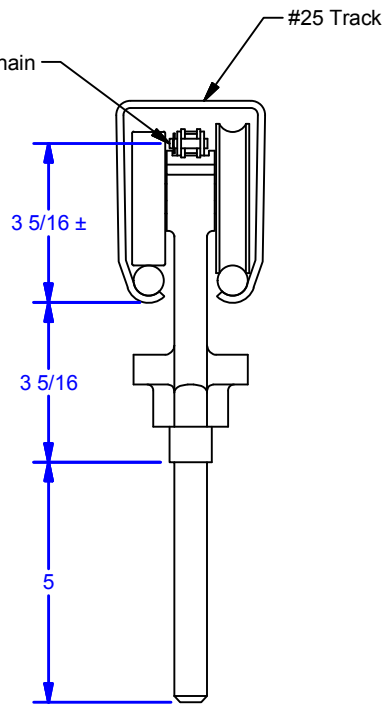

4

3

2

1

D

D

C

C

B

B

A

A

DWG #: 405P700
 DRAWN:BCM 3/24/2016
 SHEET #1
 File: 405P700.idw

ALL DIMENSIONS IN INCHES

THE INFORMATION CONTAINED IN THIS DRAWING IS THE SOLE PROPERTY OF CROWN INDUSTRIAL. ANY REPRODUCTION IN PART OR AS A WHOLE WITHOUT THE WRITTEN PERMISSION OF CROWN INDUSTRIAL IS PROHIBITED.	ID #:	0002258	STOCK PART #:	25-1BSE.405
	MATERIAL:			
DESCRIPTION: 405 Standard Trolleys				
FINISH:	Zinc	# PCS:	1	REV: