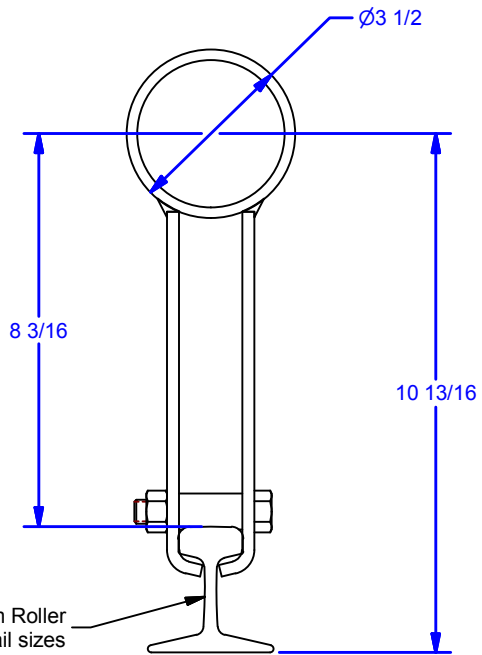

4

3

2

1

D

D

C

C

B

B

A

A

#20-LB Rail for Bottom Roller

#20-LB Rail for Bottom Roller
Available for other rail sizes

ALL DIMENSIONS IN INCHES

THE INFORMATION CONTAINED IN THIS DRAWING IS THE SOLE PROPERTY OF CROWN INDUSTRIAL. ANY REPRODUCTION IN PART OR AS A WHOLE WITHOUT THE WRITTEN PERMISSION OF CROWN INDUSTRIAL IS PROHIBITED.	PART #:	0001323	STOCK #:	55B-20
	MATERIAL:	Steel, Mild		
DESCRIPTION: Rail Bumper Door Stop for 20lb Rail				
FINISH:			# PCS:	1
			REV:	

CROWN INDUSTRIAL
So. San Francisco, Ca
(650) 952-5150
www.crown-industrial.com

DWG #: CRR20
DRAWN:BCM 11/29/2012
SHEET #3
File: 0000665.idw

4

3

2

1