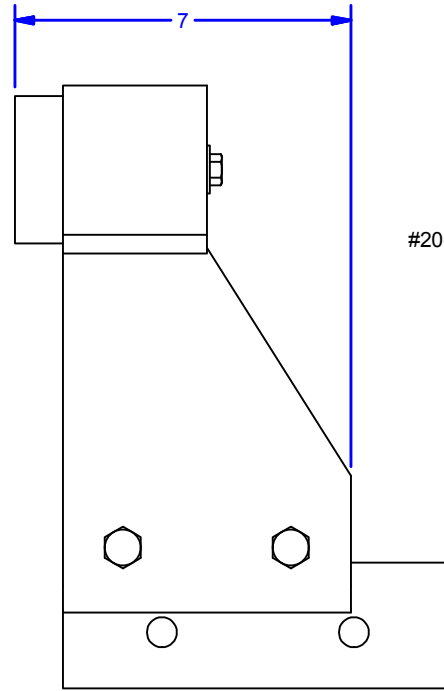

4

3

2

1

D

D

C

C

B

B

A

A

#20-LB Rail for Bottom Roller

#20-LB Rail for Bottom Roller
Available for other rail sizes

ALL DIMENSIONS IN INCHES

THE INFORMATION CONTAINED IN THIS DRAWING IS THE SOLE PROPERTY OF CROWN INDUSTRIAL. ANY REPRODUCTION IN PART OR AS A WHOLE WITHOUT THE WRITTEN PERMISSION OF CROWN INDUSTRIAL IS PROHIBITED.	PART #:	0001323	STOCK #:	55B-20
	MATERIAL:	Steel, Mild		
DESCRIPTION: Rail Bumper Door Stop for 20lb Rail				
FINISH:			# PCS:	1
			REV:	