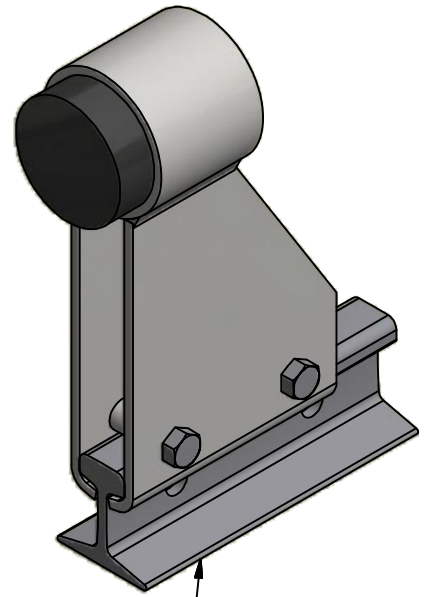

B

B

A

A

#20-LB Rail for Bottom Roller

#20-LB Rail for Bottom Roller
Available for other rail sizes

ALL DIMENSIONS IN INCHES

THE INFORMATION CONTAINED IN THIS DRAWING IS THE SOLE PROPERTY OF CROWN INDUSTRIAL. ANY REPRODUCTION IN PART OR AS A WHOLE WITHOUT THE WRITTEN PERMISSION OF CROWN INDUSTRIAL IS PROHIBITED.	PART #:	0001323	STOCK #:	55B-20
	MATERIAL:	Steel, Mild		
DESCRIPTION: Rail Bumper Door Stop for 20lb Rail				
FINISH:			# PCS:	1
			REV:	