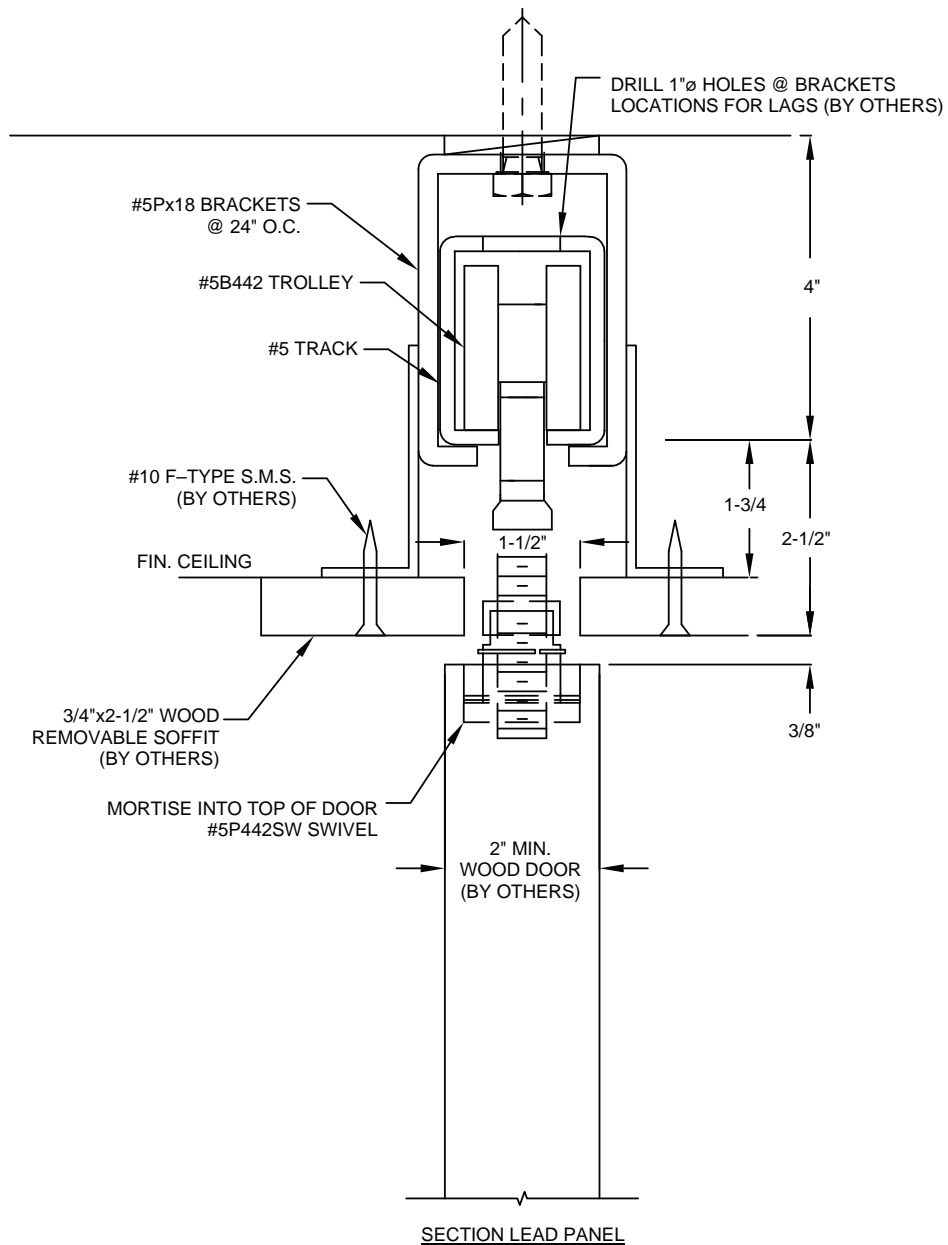

Concealed Bi-Folding Hardware Sets

No. 5B237 CONCEALED BI-FOLD HARDWARE SET

Bi-Fold hardware set for up to 16' wide openings. This hardware is concealed in a soffit or a ceiling. This hardware does not use floor track. Doors must be a minimum of 2" thick.

Concealed Bi-Folding Hardware Sets

No. 5B237 CONCEALED BI-FOLD HARDWARE SET