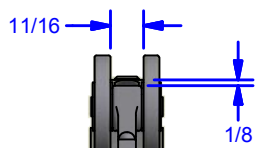

4 3 2 1

5B-2615T

5-1B

Elevation View: With Track

Bottom of Track
 3/16 #5 Track Thickness, Typ.

5B442

#5.00CSTR-Z
 Concealed Stop

5D442

5B

**#5 Track Not Shown For Clarity
 for some Trucks**

ALL DIMENSIONS IN INCHES

THE INFORMATION CONTAINED IN THIS DRAWING IS THE SOLE PROPERTY OF CROWN INDUSTRIAL. ANY REPRODUCTION IN PART OR AS A WHOLE WITHOUT THE WRITTEN PERMISSION OF CROWN INDUSTRIAL IS PROHIBITED.

DESCRIPTION:
 5.00 Concealed Stop

FINISH:
 Clear Zinc or Black Zinc

ID #:
 0002369

MATERIAL:

STOCK PART #:
 5.00CSTR

PCS: 1
 REV:

CROWN INDUSTRIAL
 So. San Francisco, Ca
 (650) 952-5150
 www.crown-industrial.com