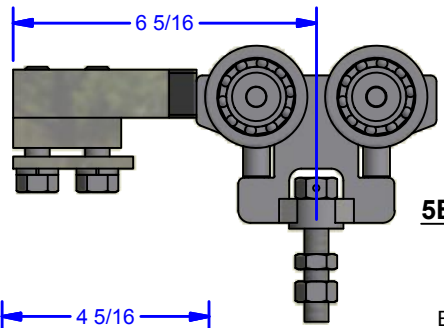

4 3 2 1

5B-2615T

5-1B

Elevation View: With Track

Bottom of Track
 3/16 #5 Track Thickness, Typ.

5B442

#5.00CSTR-Z
 Concealed Stop

5D442

5B

**#5 Track Not Shown For Clarity
 for some Trucks**

ALL DIMENSIONS IN INCHES

THE INFORMATION CONTAINED IN THIS DRAWING IS THE SOLE PROPERTY OF CROWN INDUSTRIAL. ANY REPRODUCTION IN PART OR AS A WHOLE WITHOUT THE WRITTEN PERMISSION OF CROWN INDUSTRIAL IS PROHIBITED.

DESCRIPTION:
 5.00 Concealed Stop

FINISH:
 Clear Zinc or Black Zinc

ID #:
 0002369

MATERIAL:

STOCK PART #:
 5.00CSTR

PCS: 1
 REV:

CROWN INDUSTRIAL
 So. San Francisco, Ca
 (650) 952-5150
 www.crown-industrial.com