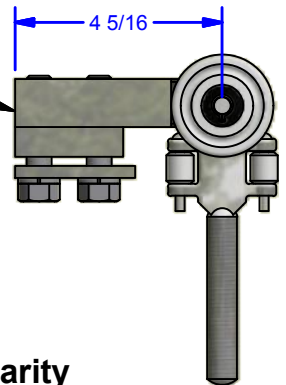

4 3 2 1

5B-2615T

5-1B

Elevation View: With Track

Bottom of Track
 3/16 #5 Track Thickness, Typ.

5B442

#5.00CSTR-Z
 Concealed Stop

5D442

5B

**#5 Track Not Shown For Clarity
 for some Trucks**

ALL DIMENSIONS IN INCHES

THE INFORMATION CONTAINED IN THIS DRAWING IS THE SOLE PROPERTY OF CROWN INDUSTRIAL. ANY REPRODUCTION IN PART OR AS A WHOLE WITHOUT THE WRITTEN PERMISSION OF CROWN INDUSTRIAL IS PROHIBITED.

DESCRIPTION:
 5.00 Concealed Stop

FINISH:
 Clear Zinc or Black Zinc

ID #:
 0002369

MATERIAL:

STOCK PART #:
 5.00CSTR

PCS: 1
 REV:

CROWN INDUSTRIAL
 So. San Francisco, Ca
 (650) 952-5150
 www.crown-industrial.com