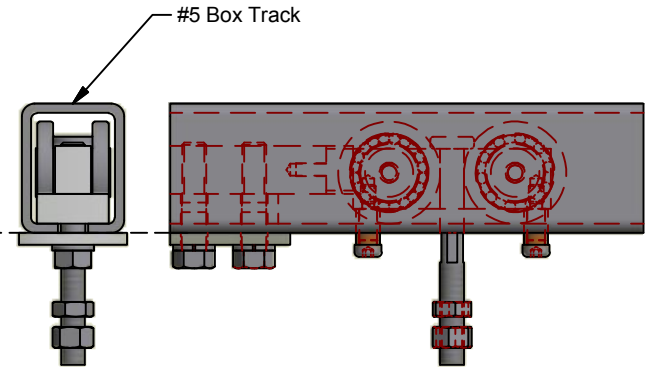

4 3 2 1

5B-2615T

5-1B

Elevation View: With Track

Bottom of Track
 3/16 #5 Track Thickness, Typ.

5B442

#5.00CSTR-Z
 Concealed Stop

5D442

5B

**#5 Track Not Shown For Clarity
 for some Trucks**

ALL DIMENSIONS IN INCHES

THE INFORMATION CONTAINED IN THIS DRAWING IS THE SOLE PROPERTY OF CROWN INDUSTRIAL. ANY REPRODUCTION IN PART OR AS A WHOLE WITHOUT THE WRITTEN PERMISSION OF CROWN INDUSTRIAL IS PROHIBITED.

DESCRIPTION:
 5.00 Concealed Stop

FINISH:
 Clear Zinc or Black Zinc

ID #:
 0002369

MATERIAL:

STOCK PART #:
 5.00CSTR

PCS: 1
 REV:

CROWN INDUSTRIAL
 So. San Francisco, Ca
 (650) 952-5150
 www.crown-industrial.com