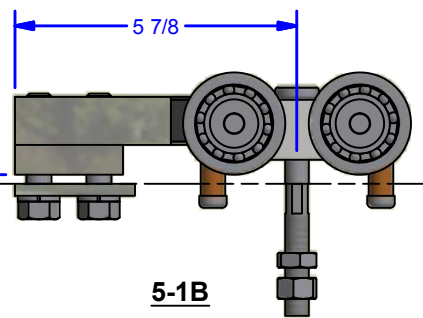

4 3 2 1

5B-2615T

5-1B

Elevation View: With Track

Bottom of Track
 3/16 #5 Track Thickness, Typ.

5B442

#5.00CSTR-Z
 Concealed Stop

5D442

5B

**#5 Track Not Shown For Clarity
 for some Trucks**

ALL DIMENSIONS IN INCHES

THE INFORMATION CONTAINED IN THIS DRAWING IS THE SOLE PROPERTY OF CROWN INDUSTRIAL. ANY REPRODUCTION IN PART OR AS A WHOLE WITHOUT THE WRITTEN PERMISSION OF CROWN INDUSTRIAL IS PROHIBITED.

DESCRIPTION:
 5.00 Concealed Stop

FINISH:
 Clear Zinc or Black Zinc

ID #:
 0002369

MATERIAL:

STOCK PART #:
 5.00CSTR

PCS: 1
 REV:

CROWN INDUSTRIAL
 So. San Francisco, Ca
 (650) 952-5150
 www.crown-industrial.com