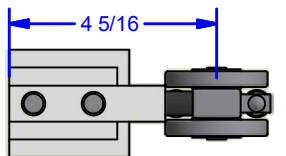

4 3 2 1

5B-2615T

5-1B

Elevation View: With Track

Bottom of Track
 3/16 #5 Track Thickness, Typ.

5B442

#5.00CSTR-Z
 Concealed Stop

5D442

5B

**#5 Track Not Shown For Clarity
 for some Trucks**

ALL DIMENSIONS IN INCHES

THE INFORMATION CONTAINED IN THIS DRAWING IS THE SOLE PROPERTY OF CROWN INDUSTRIAL. ANY REPRODUCTION IN PART OR AS A WHOLE WITHOUT THE WRITTEN PERMISSION OF CROWN INDUSTRIAL IS PROHIBITED.

DESCRIPTION:
 5.00 Concealed Stop

FINISH:
 Clear Zinc or Black Zinc

ID #:
 0002369

MATERIAL:

STOCK PART #:
 5.00CSTR

PCS: 1
 REV:

CROWN INDUSTRIAL
 So. San Francisco, Ca
 (650) 952-5150
 www.crown-industrial.com