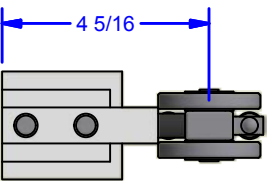

4 3 2 1

5B-2615T

5-1B

Elevation View: With Track

Bottom of Track
 3/16 #5 Track Thickness, Typ.

5B442

#5.00CSTR-Z
 Concealed Stop

5D442

5B

**#5 Track Not Shown For Clarity
 for some Trucks**

ALL DIMENSIONS IN INCHES

THE INFORMATION CONTAINED IN THIS DRAWING IS THE SOLE PROPERTY OF CROWN INDUSTRIAL. ANY REPRODUCTION IN PART OR AS A WHOLE WITHOUT THE WRITTEN PERMISSION OF CROWN INDUSTRIAL IS PROHIBITED.

DESCRIPTION:
 5.00 Concealed Stop

FINISH:
 Clear Zinc or Black Zinc

ID #:
 0002369

MATERIAL:

STOCK PART #:
 5.00CSTR

PCS: 1
 REV:

CROWN INDUSTRIAL
 So. San Francisco, Ca
 (650) 952-5150
 www.crown-industrial.com