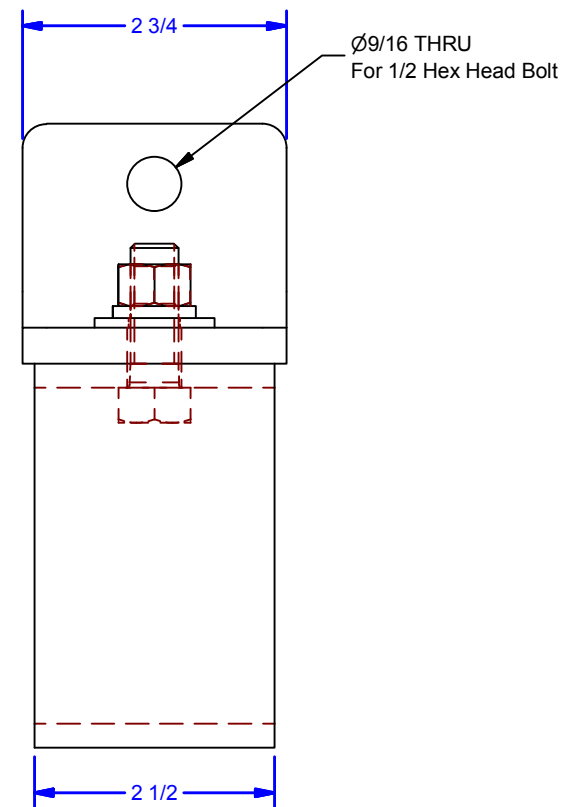

B

B

A

A

ALL DIMENSIONS IN INCHES

THE INFORMATION CONTAINED IN THIS DRAWING IS THE SOLE PROPERTY OF CROWN INDUSTRIAL. ANY REPRODUCTION IN PART OR AS A WHOLE WITHOUT THE WRITTEN PERMISSION OF CROWN INDUSTRIAL IS PROHIBITED.	ID #:	STOCK PART #:
	0002534	5x1L
DESCRIPTION:	Sidewall Center Bracket, LONG	
FINISH:	# PCS:	REV:
	1	