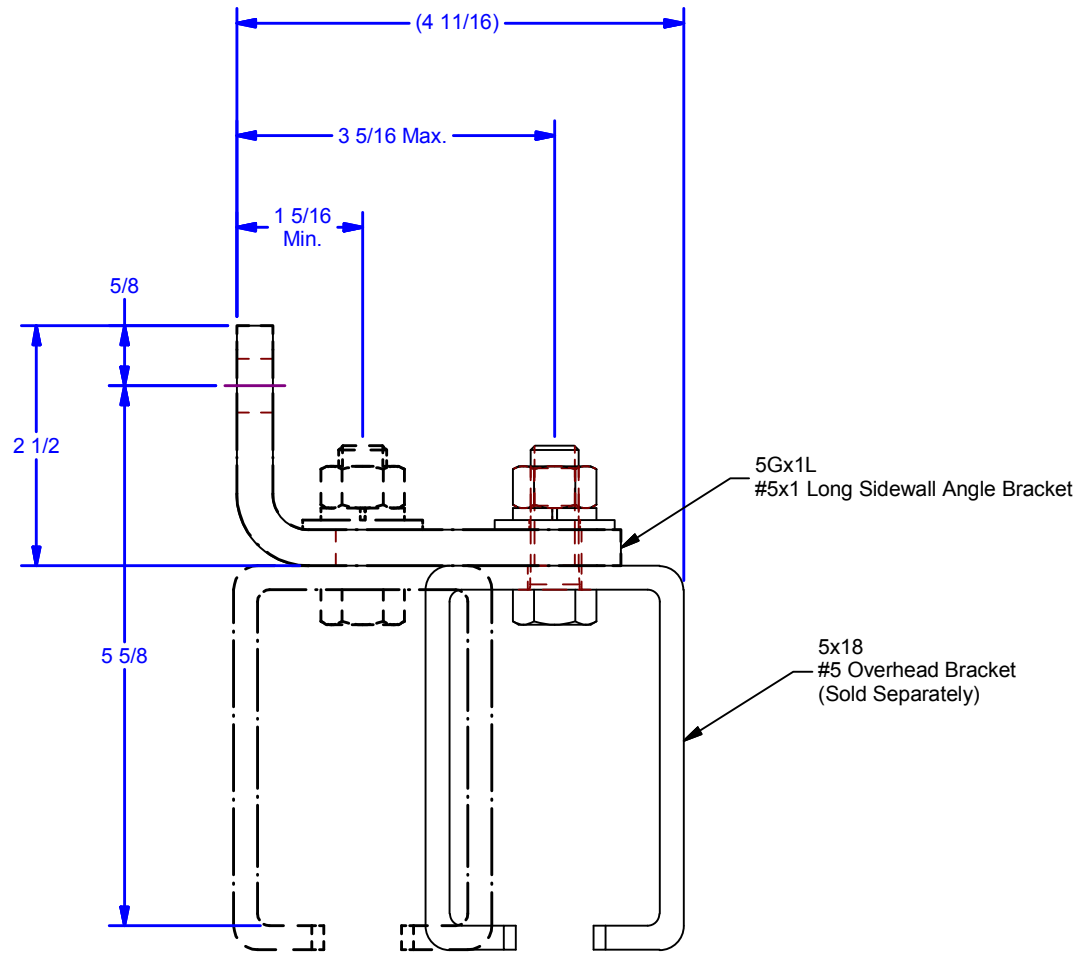

B

B

A

A

ALL DIMENSIONS IN INCHES

THE INFORMATION CONTAINED IN THIS DRAWING IS THE SOLE PROPERTY OF CROWN INDUSTRIAL. ANY REPRODUCTION IN PART OR AS A WHOLE WITHOUT THE WRITTEN PERMISSION OF CROWN INDUSTRIAL IS PROHIBITED.	ID #:	STOCK PART #:
	0002534	5x1L
DESCRIPTION:	Sidewall Center Bracket, LONG	
FINISH:	# PCS:	REV:
	1	

CROWN INDUSTRIAL
 So. San Francisco, Ca
 (650) 952-5150
www.crown-industrial.com

DWG #: 0002059
 DRAWN:BCM 8/17/2017
 SHEET #4
 File: 0002059.idw

4

3

2

1