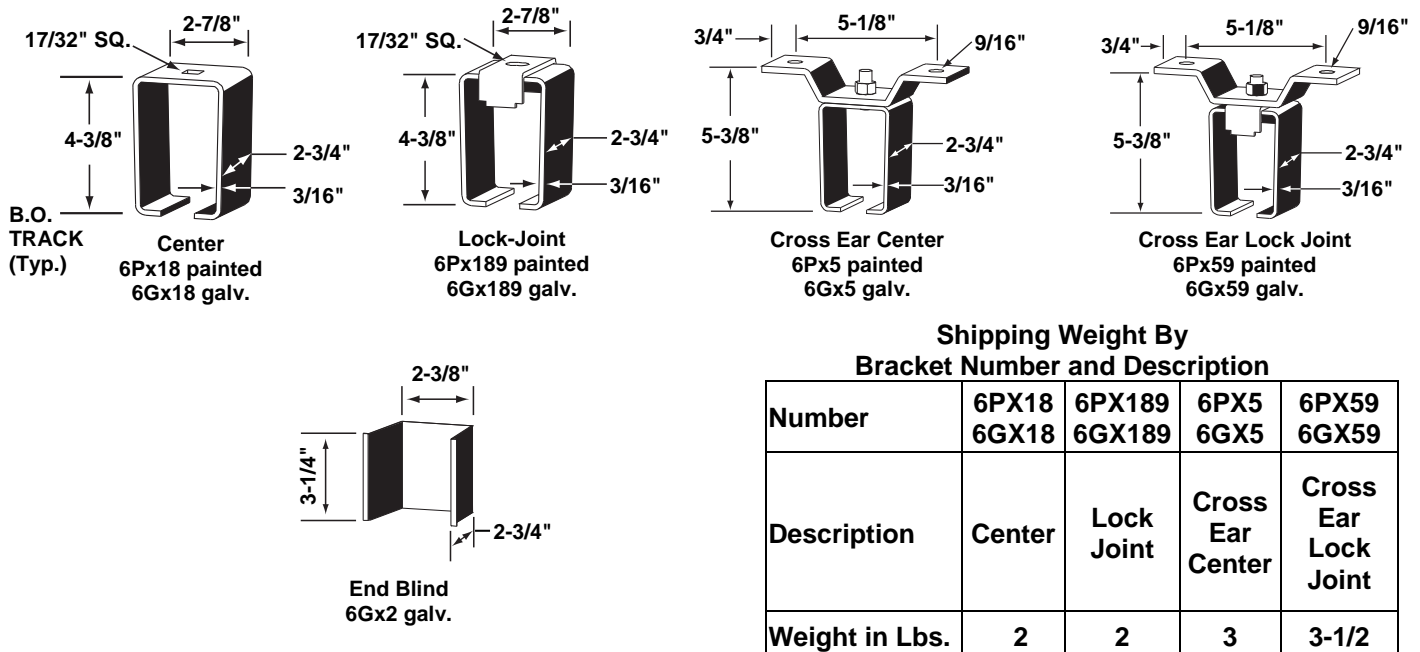

Brackets for No. 6 Track

SIDEWALL

OVERHEAD

NOTE: MAX. BRACKET SPACING 24" ON CENTERS. Tracks extend into center stop and end brackets 2-3/4".
*Use end blind in combination with any center bracket to produce an end bracket.