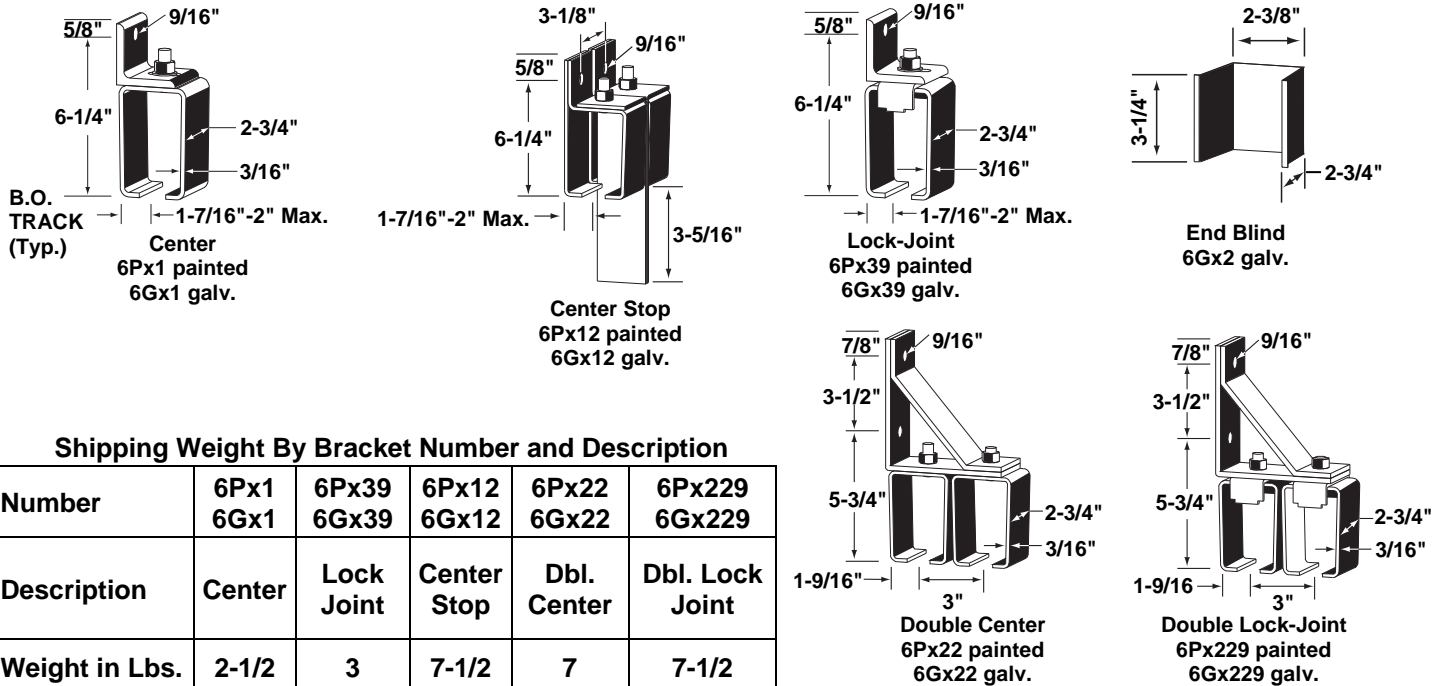

Brackets for No. 6 Track

SIDEWALL

OVERHEAD

NOTE: MAX. BRACKET SPACING 24" ON CENTERS. Tracks extend into center stop and end brackets 2-3/4".
*Use end blind in combination with any center bracket to produce an end bracket.