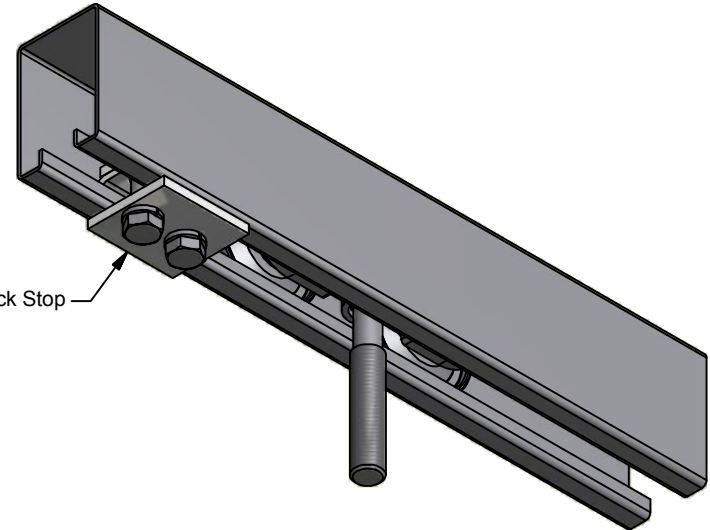

B

B

A

A

#6.00CSTR Concealed Track Stop

#6 Truck or Hanger Assembly

#6 Track

#6.00CSTR Concealed Track Stop

DWG #: 0001828  
 DRAWN:BCM 2/4/2015  
 SHEET #3  
 File: 0001828.idw

**ALL DIMENSIONS IN INCHES**

THE INFORMATION CONTAINED IN THIS DRAWING IS THE SOLE PROPERTY OF CROWN INDUSTRIAL. ANY REPRODUCTION IN PART OR AS A WHOLE WITHOUT THE WRITTEN PERMISSION OF CROWN INDUSTRIAL IS PROHIBITED.

PART #:	0001827	STOCK #:	6.00CSTR
MATERIAL:			

DESCRIPTION:			
Concealed Track Stop Layout			
FINISH:	# PCS:	REV:	
	1		

**CROWN INDUSTRIAL**  
 So. San Francisco, Ca  
 (650) 952-5150  
 www.crown-industrial.com