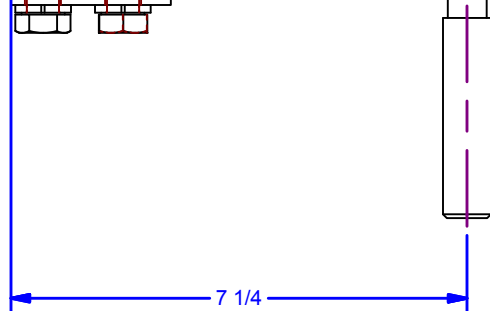

B

B

A

A

#6.00CSTR Concealed Track Stop

#6 Truck or Hanger Assembly

#6 Track

#6.00CSTR Concealed Track Stop

DWG #: 0001828  
 DRAWN:BCM 2/4/2015  
 SHEET #3  
 File: 0001828.idw

**ALL DIMENSIONS IN INCHES**

THE INFORMATION CONTAINED IN THIS DRAWING IS THE SOLE PROPERTY OF CROWN INDUSTRIAL. ANY REPRODUCTION IN PART OR AS A WHOLE WITHOUT THE WRITTEN PERMISSION OF CROWN INDUSTRIAL IS PROHIBITED.