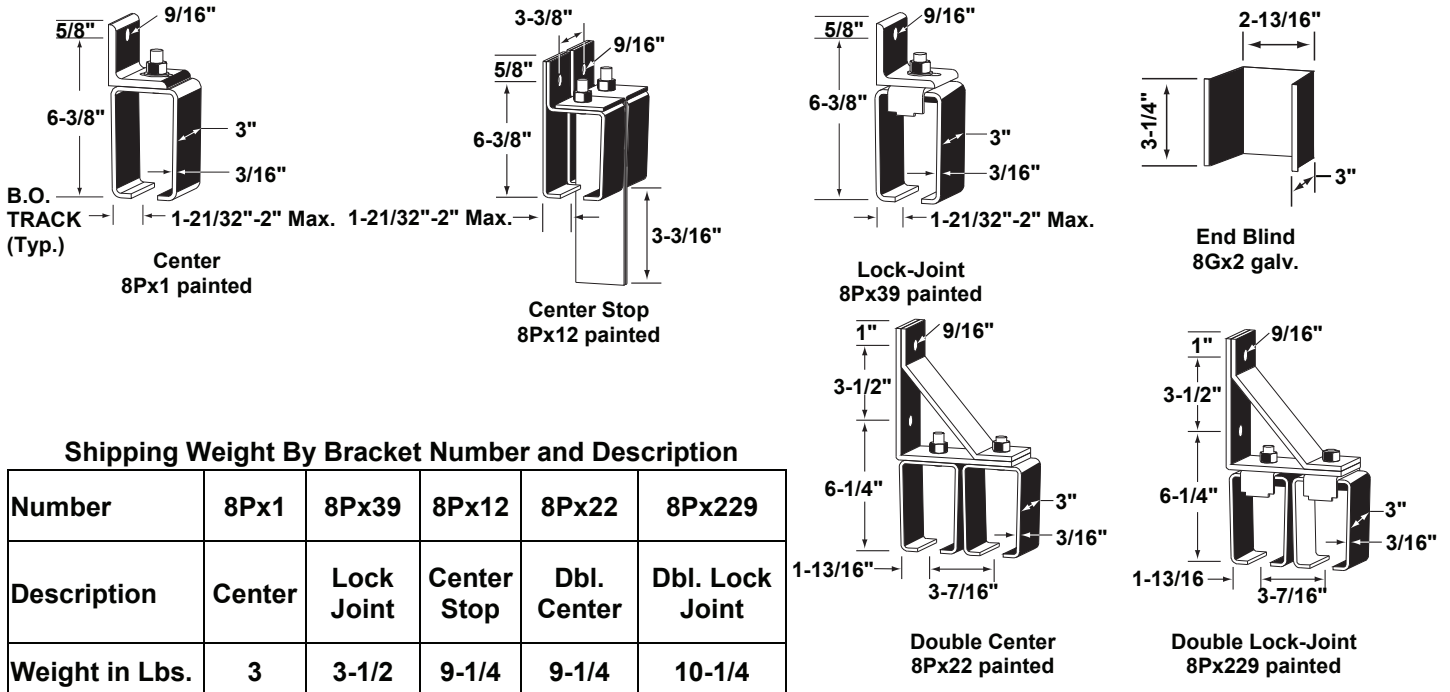

Brackets for No. 8 Track

SIDEWALL

Shipping Weight By Bracket Number and Description

Number	8Px1	8Px39	8Px12	8Px22	8Px229
Description	Center	Lock Joint	Center Stop	Dbl. Center	Dbl. Lock Joint
Weight in Lbs.	3	3-1/2	9-1/4	9-1/4	10-1/4

OVERHEAD

Shipping Weight By Bracket Number and Description

Number	8PX18	8PX189
Description	Center	Lock Joint
Weight in Lbs.	2-1/4	2-3/4

NOTE: MAX. BRACKET SPACING 24" ON CENTERS. Tracks extend into center stop and end brackets 3".
 *Use end blind in combination with any center bracket to produce an end bracket.