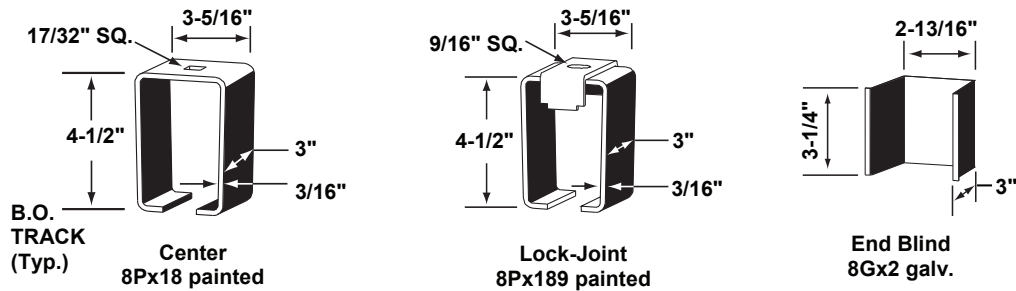

Brackets for No. 8 Track

SIDEWALL

Shipping Weight By Bracket Number and Description

Number	8Px1	8Px39	8Px12	8Px22	8Px229
Description	Center	Lock Joint	Center Stop	Dbl. Center	Dbl. Lock Joint
Weight in Lbs.	3	3-1/2	9-1/4	9-1/4	10-1/4

OVERHEAD

Shipping Weight By Bracket Number and Description

Number	8PX18	8PX189
Description	Center	Lock Joint
Weight in Lbs.	2-1/4	2-3/4

NOTE: MAX. BRACKET SPACING 24" ON CENTERS. Tracks extend into center stop and end brackets 3".
 *Use end blind in combination with any center bracket to produce an end bracket.