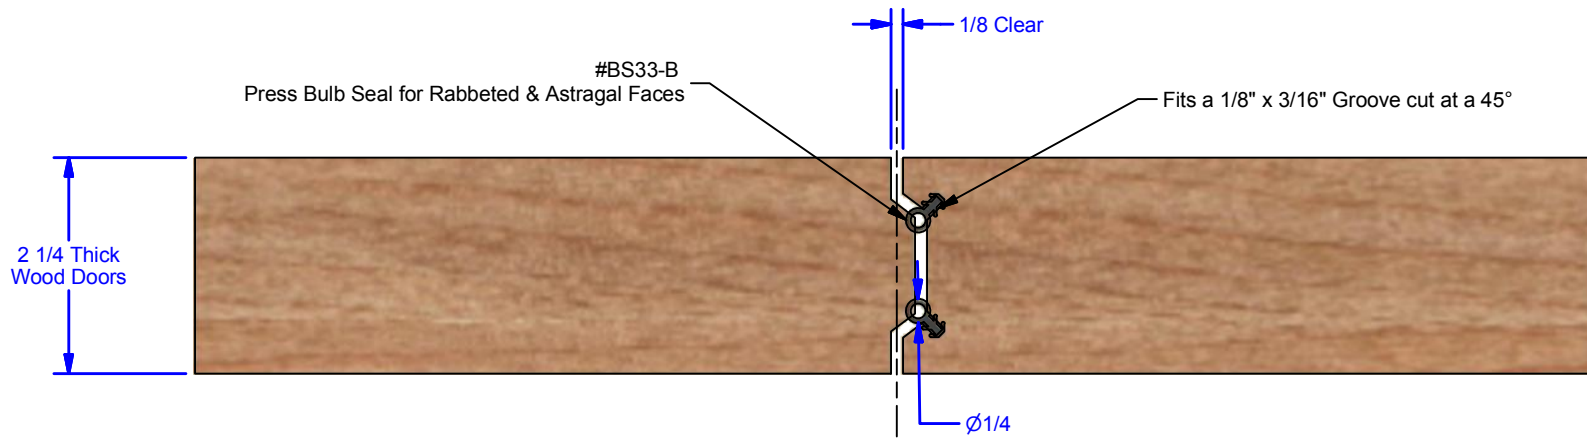

B

B

A

A

Plan View

BS33-B Seal
Available in Cont. Lengths up to 100 Ft.

ALL DIMENSIONS IN INCHES

THE INFORMATION CONTAINED IN THIS DRAWING IS THE SOLE PROPERTY OF CROWN INDUSTRIAL. ANY REPRODUCTION IN PART OR AS A WHOLE WITHOUT THE WRITTEN PERMISSION OF CROWN INDUSTRIAL IS PROHIBITED.	ID #:	0002366	STOCK PART #:	BS33-B
	MATERIAL:	Black Silicone		
DESCRIPTION: Wood Door Rabet Detail: Meeting Stiles				
FINISH:			# PCS:	1
			REV:	