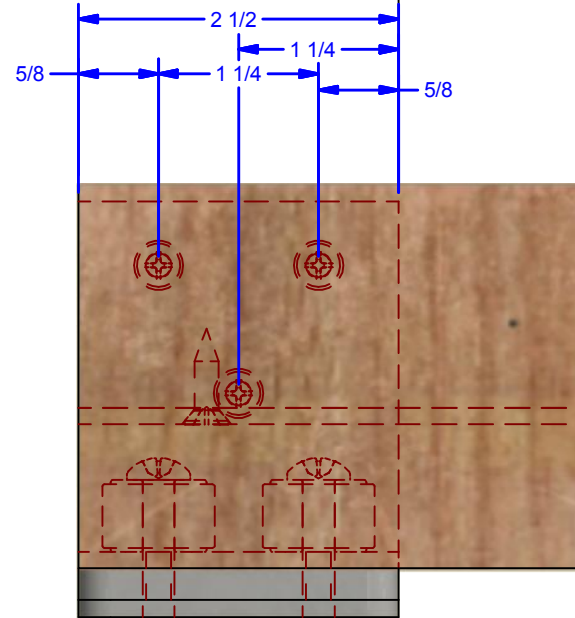

**CRS14x12**

Trailing Edge of Door in Full Closed Position  
 Door Slides this Direction

**PLAN VIEW**

**ELEVATION VIEW**

**END VIEW**

**Available Finishes**  
 CRS14X12-Z: Black Oxide Wheel

**ALL DIMENSIONS IN INCHES**

THE INFORMATION CONTAINED IN THIS DRAWING IS THE SOLE PROPERTY OF CROWN INDUSTRIAL. ANY REPRODUCTION IN PART OR AS A WHOLE WITHOUT THE WRITTEN PERMISSION OF CROWN INDUSTRIAL IS PROHIBITED.

ID #:	0001942	STOCK PART #:	CRS14x12
MATERIAL:			

DESCRIPTION:  
 Wall Mounted Stay DOUBLE Roller

FINISH:	# PCS:	REV:	A
---------	--------	------	---

**CROWN INDUSTRIAL**

So. San Francisco, Ca  
 (650) 952-5150

www.crown-industrial.com