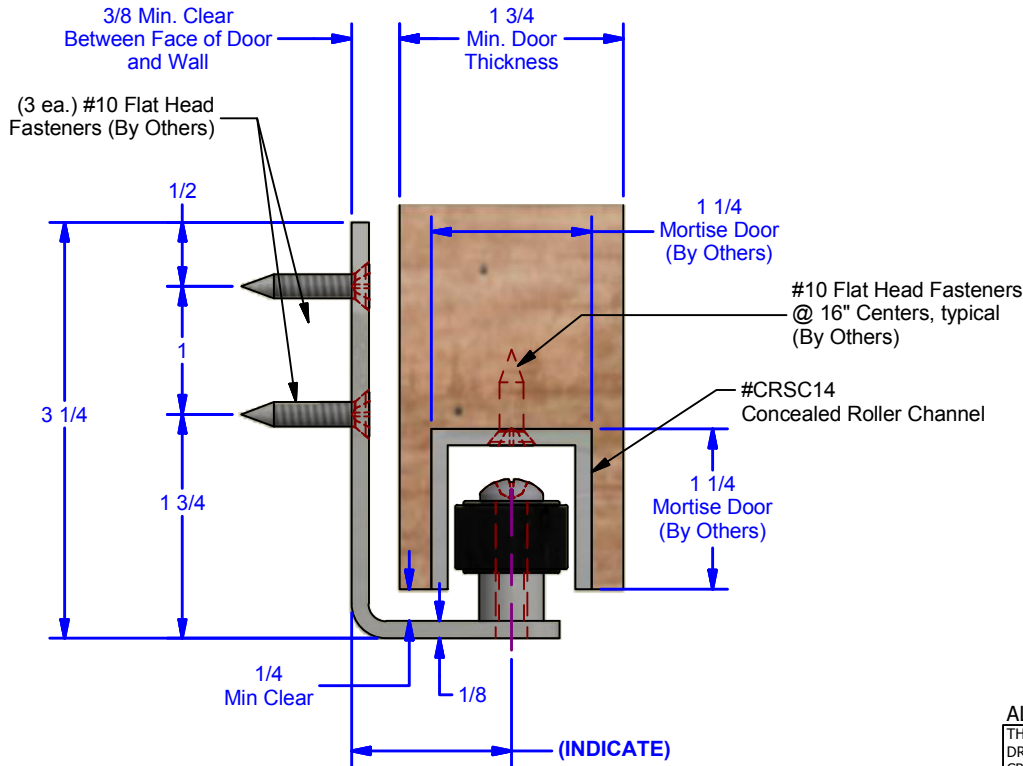

**CRS14x12**

Trailing Edge of Door in Full Closed Position  
 Door Slides this Direction

**PLAN VIEW**

**ELEVATION VIEW**

**END VIEW**

**Available Finishes**  
 CRS14X12-Z: Black Oxide Wheel

**ALL DIMENSIONS IN INCHES**

THE INFORMATION CONTAINED IN THIS DRAWING IS THE SOLE PROPERTY OF CROWN INDUSTRIAL. ANY REPRODUCTION IN PART OR AS A WHOLE WITHOUT THE WRITTEN PERMISSION OF CROWN INDUSTRIAL IS PROHIBITED.

ID #:	0001942	STOCK PART #:	CRS14x12
MATERIAL:			

DESCRIPTION:  
 Wall Mounted Stay DOUBLE Roller

FINISH:	# PCS:	REV:	A
---------	--------	------	---

**CROWN INDUSTRIAL**

So. San Francisco, Ca  
 (650) 952-5150

www.crown-industrial.com