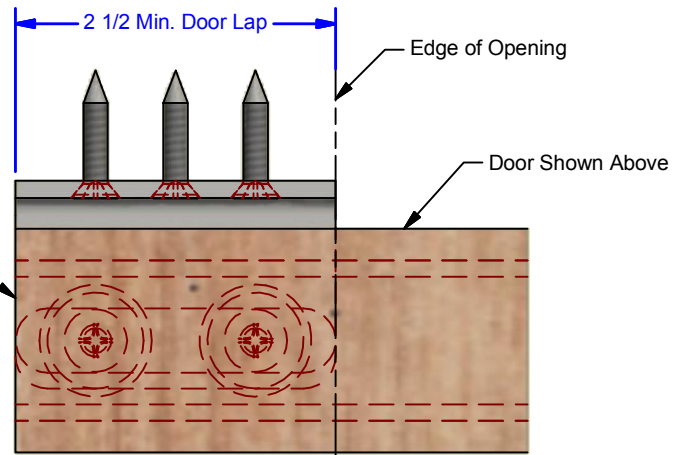

**CRS14x12**

Trailing Edge of Door in Full Closed Position  
 Door Slides this Direction

**PLAN VIEW**

**ELEVATION VIEW**

**END VIEW**

**Available Finishes**  
 CRS14X12-Z: Black Oxide Wheel

**ALL DIMENSIONS IN INCHES**

THE INFORMATION CONTAINED IN THIS DRAWING IS THE SOLE PROPERTY OF CROWN INDUSTRIAL. ANY REPRODUCTION IN PART OR AS A WHOLE WITHOUT THE WRITTEN PERMISSION OF CROWN INDUSTRIAL IS PROHIBITED.

ID #:	0001942	STOCK PART #:	CRS14x12
MATERIAL:			

DESCRIPTION:  
 Wall Mounted Stay DOUBLE Roller

FINISH:	# PCS:	REV:	A
---------	--------	------	---

**CROWN INDUSTRIAL**

So. San Francisco, Ca  
 (650) 952-5150

www.crown-industrial.com