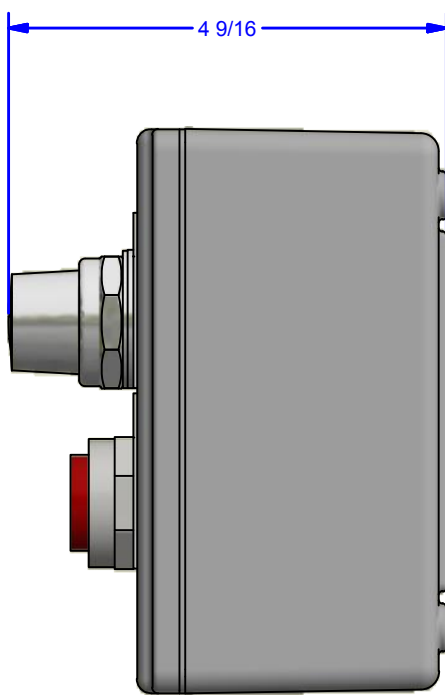

4 | 3 | 2 | 1

4X Ø13/64
For #10 Screws

D
C
B
A

D
C
B
A

DWG #: 0002275
DRAWN:BCM 4/26/2016
SHEET #5
File: 0002275.idw

ALL DIMENSIONS IN INCHES

| | | | | |
|--|-----------|----------|---------------|------------|
| THE INFORMATION CONTAINED IN THIS DRAWING IS THE SOLE PROPERTY OF CROWN INDUSTRIAL. ANY REPRODUCTION IN PART OR AS A WHOLE WITHOUT THE WRITTEN PERMISSION OF CROWN INDUSTRIAL IS PROHIBITED. | ID #: | 90000096 | STOCK PART #: | KS-MP-1PBS |
| | MATERIAL: | | | |
| DESCRIPTION: Momentary Pressure: Key Switch & Push Button Stop | | | | |
| FINISH: | | | # PCS: | REV: |
| | | | 1 | |