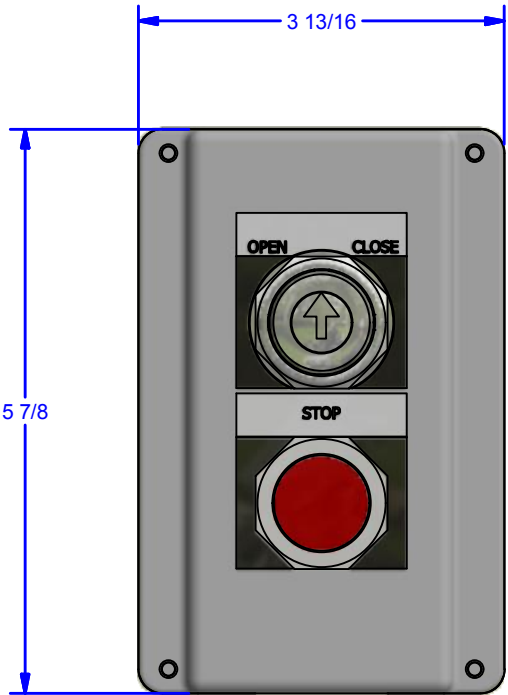

4 | 3 | 2 | 1

4X Ø13/64
For #10 Screws

D
C
B
A

D
C
B
A

DWG #: 0002275
DRAWN:BCM 4/26/2016
SHEET #5
File: 0002275.idw

ALL DIMENSIONS IN INCHES

| | | | | |
|--|-----------|----------|---------------|------------|
| THE INFORMATION CONTAINED IN THIS DRAWING IS THE SOLE PROPERTY OF CROWN INDUSTRIAL. ANY REPRODUCTION IN PART OR AS A WHOLE WITHOUT THE WRITTEN PERMISSION OF CROWN INDUSTRIAL IS PROHIBITED. | ID #: | 90000096 | STOCK PART #: | KS-MP-1PBS |
| | MATERIAL: | | | |
| DESCRIPTION: Momentary Pressure: Key Switch & Push Button Stop | | | | |
| FINISH: | | | # PCS: | REV: |
| | | | 1 | |