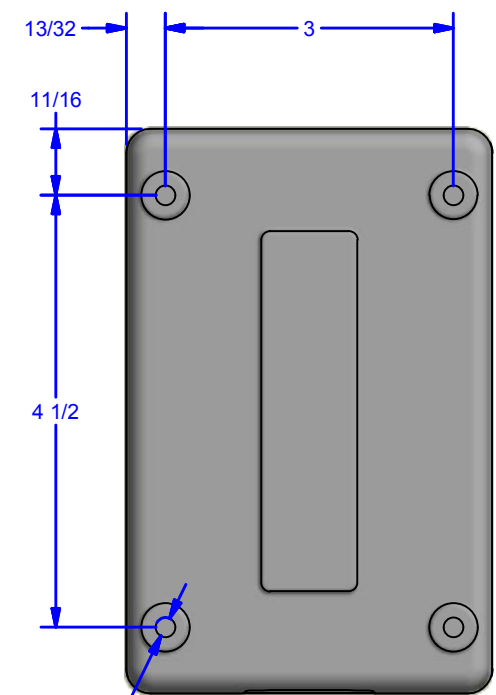

4 | 3 | 2 | 1

4X Ø13/64
For #10 Screws

D
C
B
A

D
C
B
A

DWG #: 0002275
DRAWN:BCM 4/26/2016
SHEET #5
File: 0002275.idw

ALL DIMENSIONS IN INCHES

| | | | | |
|--|-----------|----------|---------------|------------|
| THE INFORMATION CONTAINED IN THIS DRAWING IS THE SOLE PROPERTY OF CROWN INDUSTRIAL. ANY REPRODUCTION IN PART OR AS A WHOLE WITHOUT THE WRITTEN PERMISSION OF CROWN INDUSTRIAL IS PROHIBITED. | ID #: | 90000096 | STOCK PART #: | KS-MP-1PBS |
| | MATERIAL: | | | |
| DESCRIPTION: Momentary Pressure: Key Switch & Push Button Stop | | | | |
| FINISH: | | | # PCS: | REV: |
| | | | 1 | |