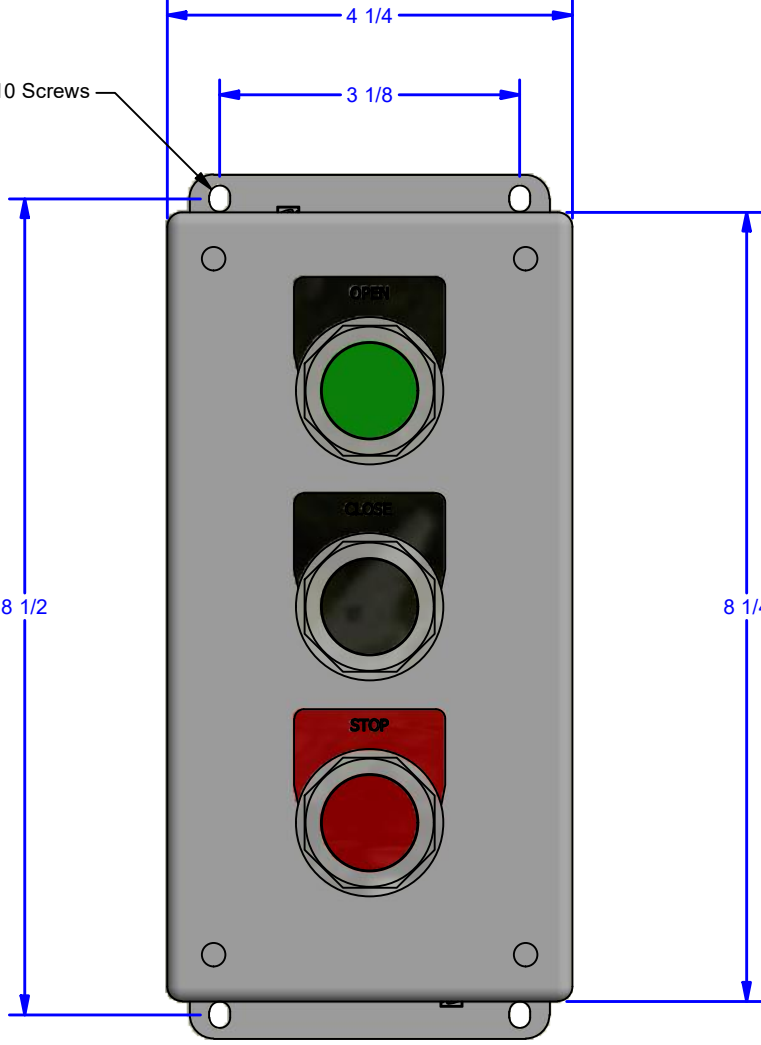

4

3

2

1

D

D

(4 ea.) For #10 Screws

4 1/4

3 1/8

5 1/2

8 1/2

8 1/4

C

C

B

B

A

A

ALL DIMENSIONS IN INCHES

THE INFORMATION CONTAINED IN THIS DRAWING IS THE SOLE PROPERTY OF CROWN INDUSTRIAL. ANY REPRODUCTION IN PART OR AS A WHOLE WITHOUT THE WRITTEN PERMISSION OF CROWN INDUSTRIAL IS PROHIBITED.	ID #:	0002315	STOCK PART #:	MP-3PBS
	MATERIAL:			
DESCRIPTION: Momentary Pressure Open / Close / Stop Push Button Station Nema12				
FINISH:	# PCS:	REV:		