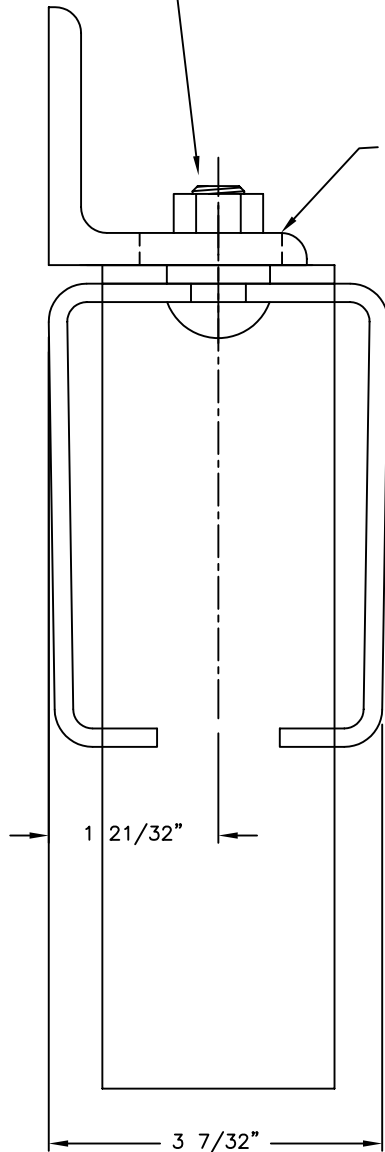

1/2" NUT AND
BRACKET BOLT

Note: Bracket has a
slotted hole for 9/16"
horizontal adjustability

0330.00134 - PAINTED
0330.00134ZC - ZINC PLATED