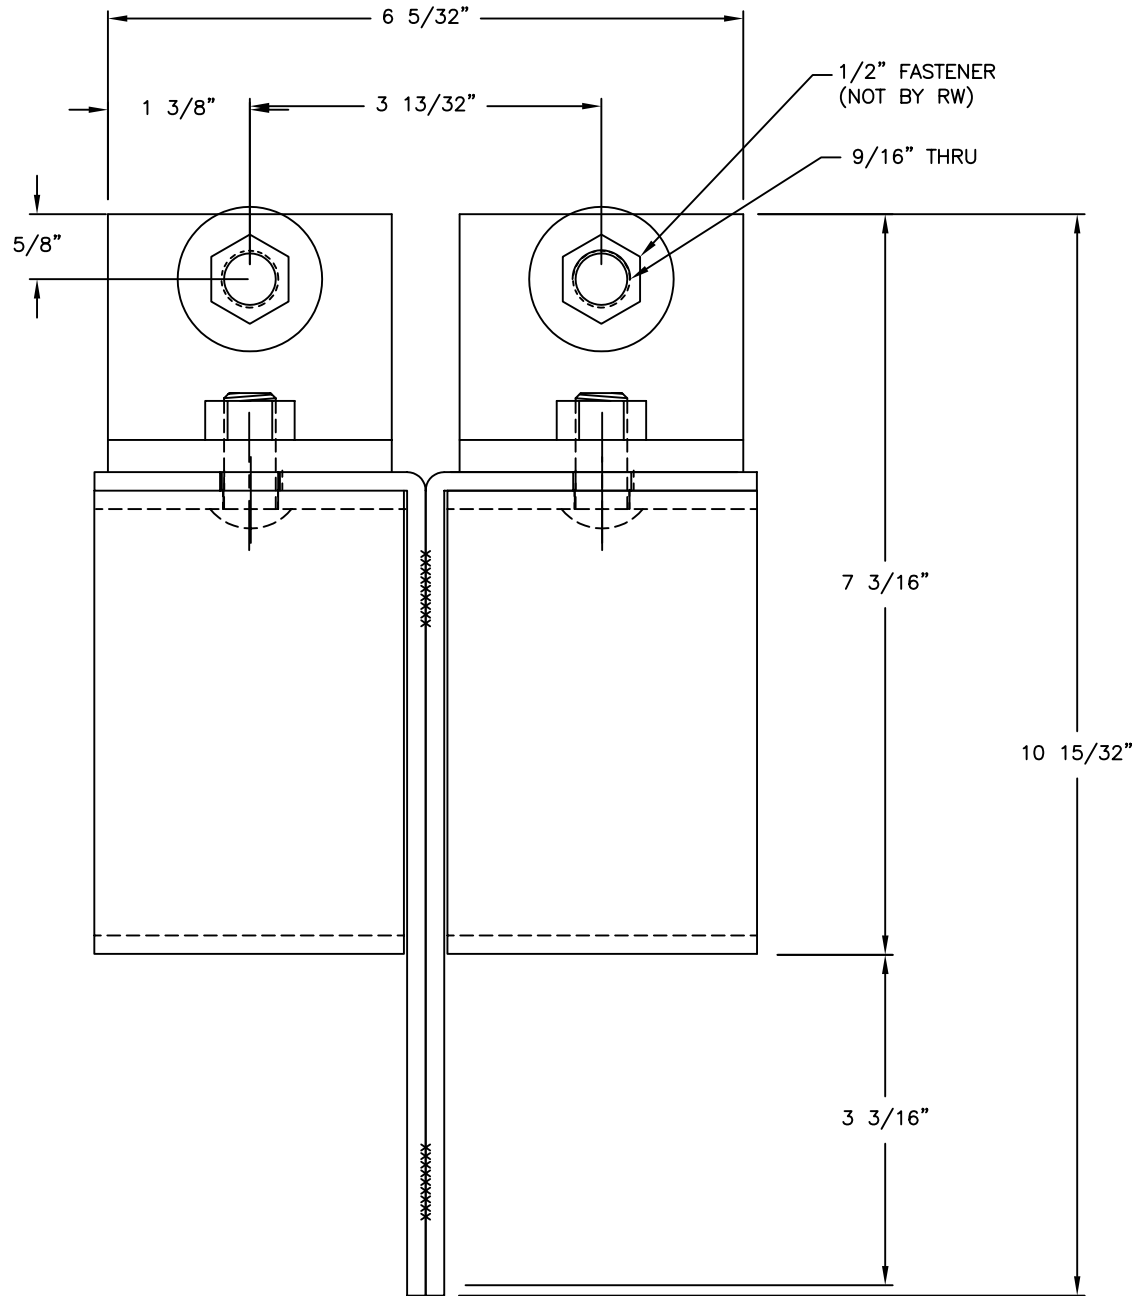

1/2" NUT AND
BRACKET BOLT

Note: Bracket has a
slotted hole for 9/16"
horizontal adjustability

0330.00134 - PAINTED
0330.00134ZC - ZINC PLATED