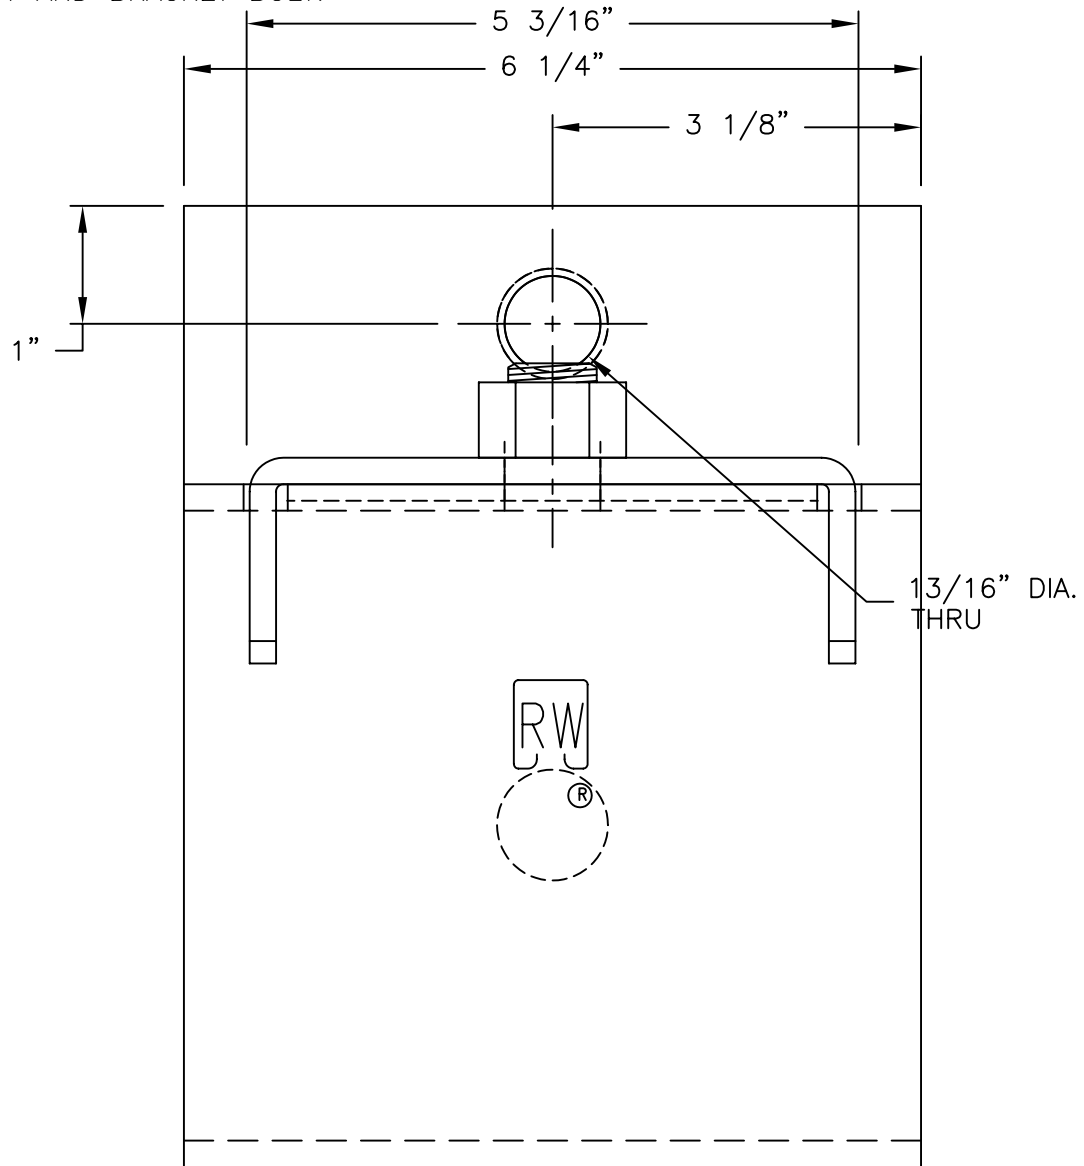

3/4" NUT AND BRACKET BOLT.

0888.00386 - PAINTED
 0888.00386ZC - ZINC PLATED