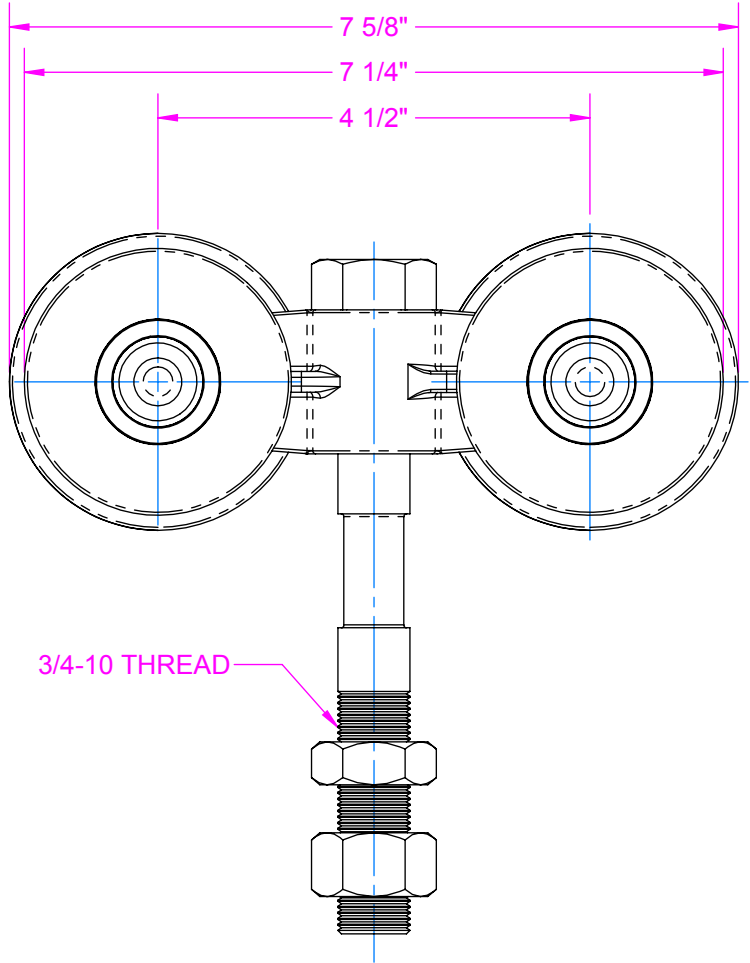

**8880 P1 TRUCK ASSEMBLY (PAIR)**

PART No. 8880.00001

Note:  
Trucks are packed in pairs

Application: Manually or power operated doors 1-3/4" to 3" thick  
Capacity: 1500 lbs. per pair  
Finish: Zinc plate

**RICHARDS-WILCOX**  
600 S. Lake St. Aurora, IL 60506  
800-253-5668 • (630) 897-6951  
richardswilcox.com

DESCRIPTION: 8880 P1 TRUCK ASSEMBLY (PAIR)			
Part No.:	Date:	Part Weight:	Rev.:
8880.00001	7/31/2014	13.712	A