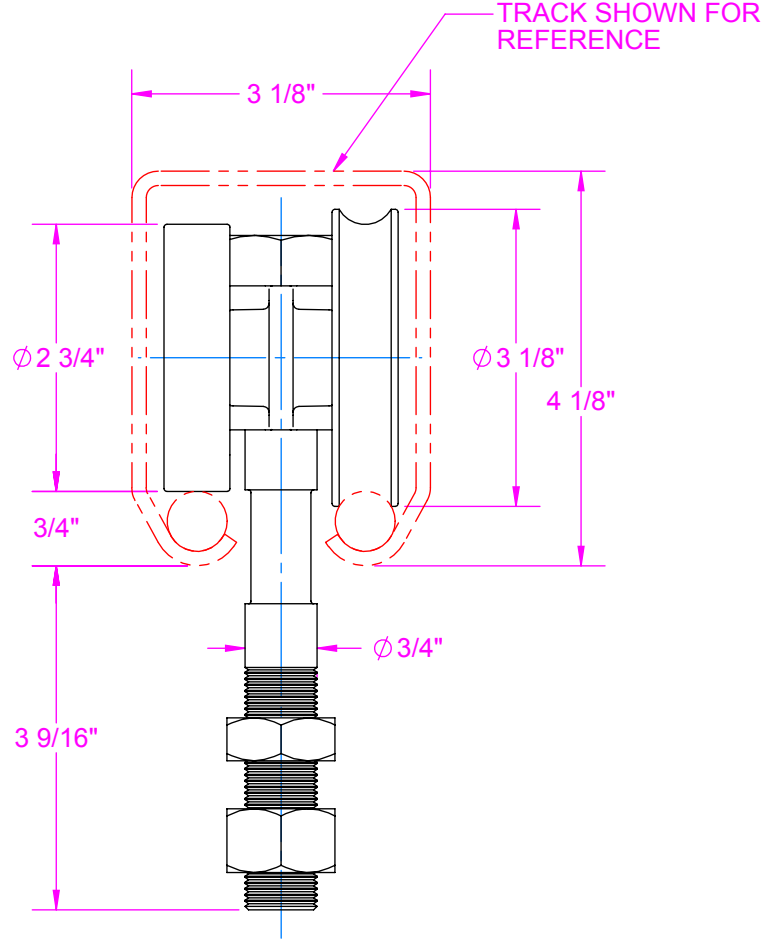

**8880 P1 TRUCK ASSEMBLY (PAIR)**

PART No. 8880.00001

Note:  
Trucks are packed in pairs

Application: Manually or power operated doors 1-3/4" to 3" thick  
Capacity: 1500 lbs. per pair  
Finish: Zinc plate

**RICHARDS-WILCOX**  
600 S. Lake St. Aurora, IL 60506  
800-253-5668 • (630) 897-6951  
richardswilcox.com

DESCRIPTION: 8880 P1 TRUCK ASSEMBLY (PAIR)			
Part No.:	Date:	Part Weight:	Rev.:
8880.00001	7/31/2014	13.712	A