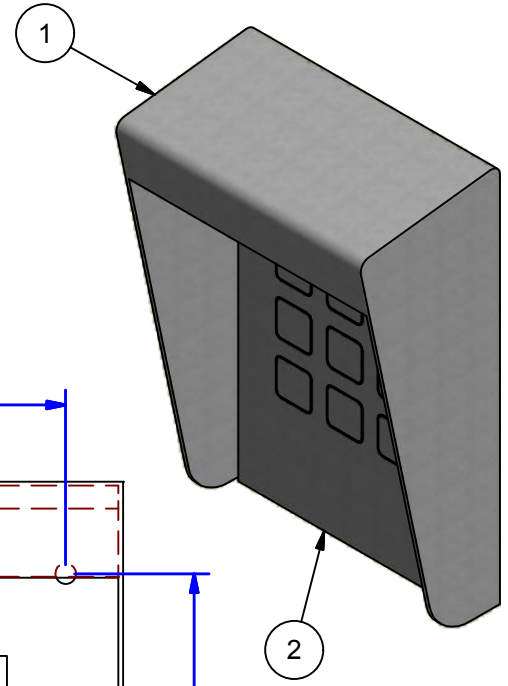

Parts List				
ITEM	QTY	ID #	DESCRIPTION	STOCK PART #
1	1	0002402	Illuminated Spyproof Housing for SKE-34S Keypad	SKE-34S-H
2	1	90000081	12 Pad 3x4 Stand Alone Keypad	SKE-34

2X Ø5/32  
For #6 Oval Head Machine Screw

4X Ø7/32  
For #10 Oval Head Machine Screw

Drawing not a Template, Reference only.

ALL DIMENSIONS IN INCHES

THE INFORMATION CONTAINED IN THIS DRAWING IS THE SOLE PROPERTY OF CROWN INDUSTRIAL. ANY REPRODUCTION IN PART OR AS A WHOLE WITHOUT THE WRITTEN PERMISSION OF CROWN INDUSTRIAL IS PROHIBITED.	ID #: 0002403	STOCK PART #: SKE-34S-H
	MATERIAL: 304 Stainless Steel	
DESCRIPTION: 12 Pad 3x4 Stand Alone Keypad w/ Illuminated Housing		
FINISH: #4	# PCS: 1	REV: 1