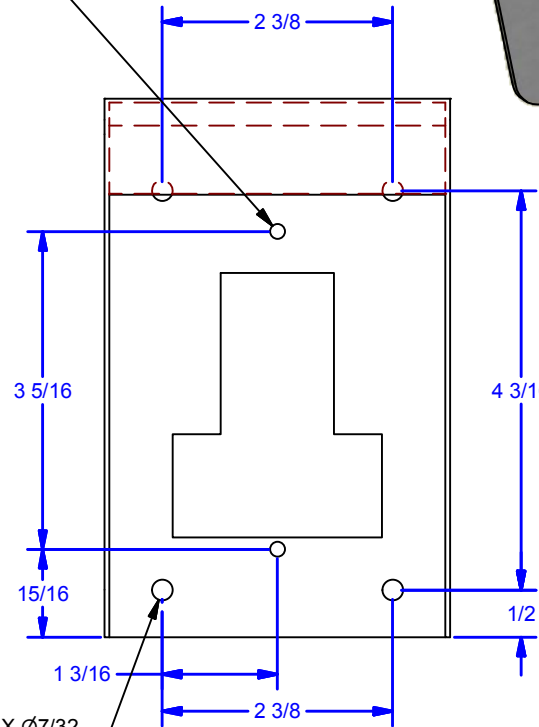

Parts List				
ITEM	QTY	ID #	DESCRIPTION	STOCK PART #
1	1	0002402	Illuminated Spyproof Housing for SKE-34S Keypad	SKE-34S-H
2	1	90000081	12 Pad 3x4 Stand Alone Keypad	SKE-34

2X Ø5/32  
For #6 Oval Head Machine Screw

4X Ø7/32  
For #10 Oval Head Machine Screw

Drawing not a Template, Reference only.

ALL DIMENSIONS IN INCHES

THE INFORMATION CONTAINED IN THIS DRAWING IS THE SOLE PROPERTY OF CROWN INDUSTRIAL. ANY REPRODUCTION IN PART OR AS A WHOLE WITHOUT THE WRITTEN PERMISSION OF CROWN INDUSTRIAL IS PROHIBITED.	ID #: 0002403	STOCK PART #: SKE-34S-H
	MATERIAL: 304 Stainless Steel	
DESCRIPTION: 12 Pad 3x4 Stand Alone Keypad w/ Illuminated Housing		
FINISH: #4	# PCS: 1	REV: 1