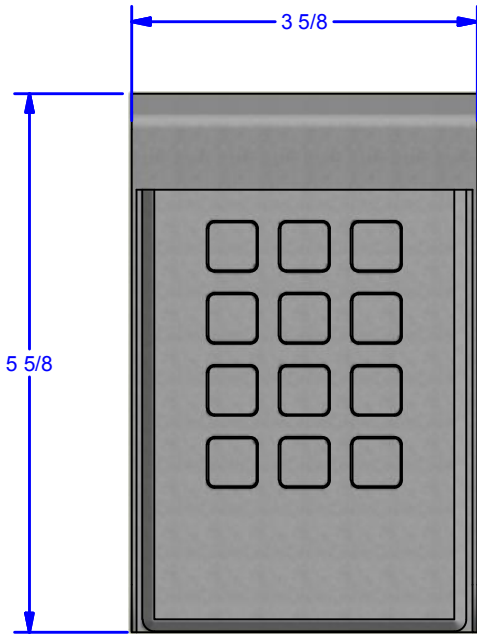

Parts List				
ITEM	QTY	ID #	DESCRIPTION	STOCK PART #
1	1	0002402	Illuminated Spyproof Housing for SKE-34S Keypad	SKE-34S-H
2	1	90000081	12 Pad 3x4 Stand Alone Keypad	SKE-34

2X Ø5/32  
For #6 Oval Head Machine Screw

4X Ø7/32  
For #10 Oval Head Machine Screw

Drawing not a Template, Reference only.

ALL DIMENSIONS IN INCHES

THE INFORMATION CONTAINED IN THIS DRAWING IS THE SOLE PROPERTY OF CROWN INDUSTRIAL. ANY REPRODUCTION IN PART OR AS A WHOLE WITHOUT THE WRITTEN PERMISSION OF CROWN INDUSTRIAL IS PROHIBITED.	ID #: 0002403	STOCK PART #: SKE-34S-H
	MATERIAL: 304 Stainless Steel	
DESCRIPTION: 12 Pad 3x4 Stand Alone Keypad w/ Illuminated Housing		
FINISH: #4	# PCS: 1	REV: 1